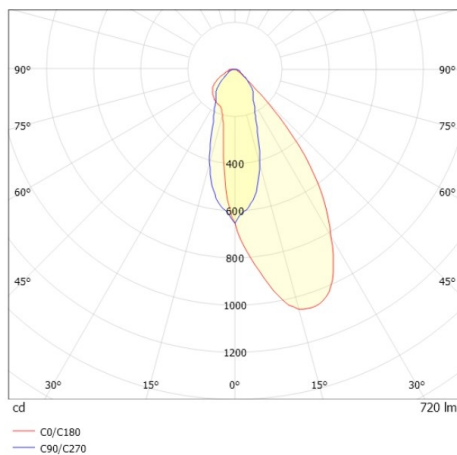

COZY

573-020091400505d

COZY WALLWASHER R RECESSED DOWNLIGHT made of aluminium, white, similar to RAL 9016, decor white, vacuum deposited synthetic Dark-reflector beam 38°, light output direct, UGR <25, without converter, dimmability: DALI, IP20

DRAWING

TECHNICAL DETAILS

Bulb type	LED 15W
Luminous flux [lm]	720
Colour temp. [K]	4000K
CRI	>90
UGR	<25
Optics	vacuum deposited synthetic Dark-reflector
Designer	Serge Cornelissen
Converter	without converter
Light output	direct
Beam angle [°]	38°
Voltage [V]	24 VDC
Material	aluminium
Height [mm]	67
Diameter [mm]	120
Ceiling cutout [mm]	110
Ceiling thickness [mm]	1-25
Recess depth [mm]	97
IP protection class	IP20
Voltage class	protection cl. II
Shock resistance	IK06
Net weight [kg]	0,41
Colour lamp	white
RAL	9016
Colour decor	white
EAN-Number	9010506961584
Lifetime [h]	L80 B10 50 000
Energy efficiency cl.	E

LIGHT DISTRIBUTION CURVE

The values are rated values. Power and luminous flux are initially subject to a tolerance of +/- 10%. Colour temperature tolerance: +/- 150 K. The values apply to an ambient temperature of 25°C unless otherwise specified.