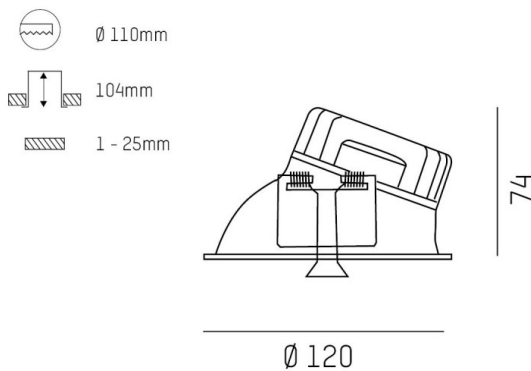

COZY

573-0200914006060

COZY WALLWASHER R RECESSED DOWNLIGHT made of aluminium, black, similar to RAL 9005, decor black, vacuum deposited synthetic Dark-reflector beam 38°, light output direct, UGR <22, without converter, dimmability: not dimmable, IP20

DRAWING

TECHNICAL DETAILS

Bulb type	LED 15W
Luminous flux [lm]	560
Colour temp. [K]	4000K
CRI	>90
UGR	<22
Optics	vacuum deposited synthetic Dark-reflector
Designer	Serge Cornelissen
Converter	without converter
Dimming	not dimmable
Light output	direct
Beam angle [°]	38°
Voltage [V]	24 VDC
Material	aluminium
Height [mm]	67
Diameter [mm]	120
Ceiling cutout [mm]	110
Ceiling thickness [mm]	1-25
Recess depth [mm]	97
IP protection class	IP20
Voltage class	protection cl. II
Shock resistance	IK06
Net weight [kg]	0,39
Colour lamp	black
RAL	9005
Colour decor	black
EAN-Number	9010506961348
Lifetime [h]	L80 B10 50 000
Energy efficiency cl.	E

LIGHT DISTRIBUTION CURVE

The values are rated values. Power and luminous flux are initially subject to a tolerance of +/- 10%. Colour temperature tolerance: +/- 150 K. The values apply to an ambient temperature of 25°C unless otherwise specified.