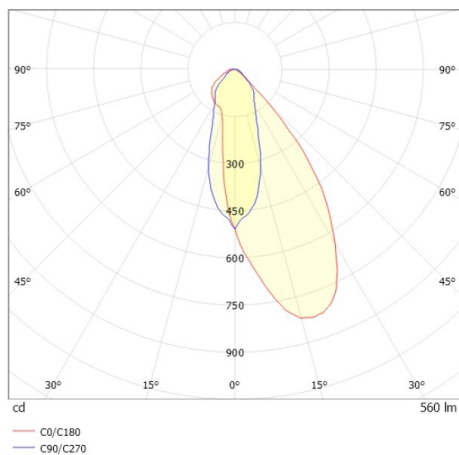

COZY

573-0200914006060

COZY WALLWASHER R RECESSED DOWNLIGHT made of aluminium, black, similar to RAL 9005, decor black, vacuum deposited synthetic Dark-reflector beam 38°, light output direct, UGR <22, without converter, dimmability: not dimmable, IP20

DRAWING

TECHNICAL DETAILS

Bulb type	LED 15W
Luminous flux [lm]	560
Colour temp. [K]	4000K
CRI	>90
UGR	<22
Optics	vacuum deposited synthetic Dark-reflector
Designer	Serge Cornelissen
Converter	without converter
Dimming	not dimmable
Light output	direct
Beam angle [°]	38°
Voltage [V]	24 VDC
Material	aluminium
Height [mm]	67
Diameter [mm]	120
Ceiling cutout [mm]	110
Ceiling thickness [mm]	1-25
Recess depth [mm]	97
IP protection class	IP20
Voltage class	protection cl. II
Shock resistance	IK06
Net weight [kg]	0,39
Colour lamp	black
RAL	9005
Colour decor	black
EAN-Number	9010506961348
Lifetime [h]	L80 B10 50 000
Energy efficiency cl.	E

LIGHT DISTRIBUTION CURVE

The values are rated values. Power and luminous flux are initially subject to a tolerance of +/- 10%. Colour temperature tolerance: +/- 150 K. The values apply to an ambient temperature of 25°C unless otherwise specified.