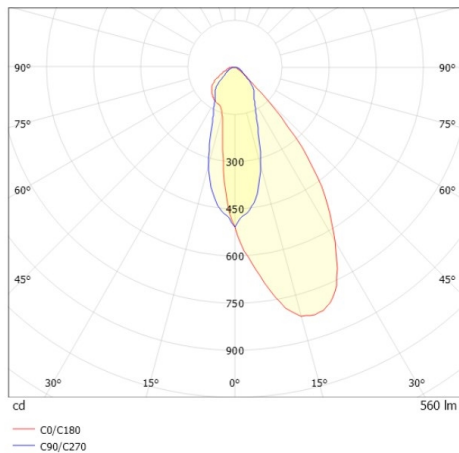

COZY

573-020091400606d

COZY WALLWASHER R RECESSED DOWNLIGHT made of aluminium, black, similar to RAL 9005, decor black, vacuum deposited synthetic Dark-reflector beam 38°, light output direct, UGR <22, without converter, dimmability: DALI, IP20

DRAWING

TECHNICAL DETAILS

Bulb type	LED 15W
Luminous flux [lm]	560
Colour temp. [K]	4000K
CRI	>90
UGR	<22
Optics	vacuum deposited synthetic Dark-reflector
Designer	Serge Cornelissen
Converter	without converter
Light output	direct
Beam angle [°]	38°
Voltage [V]	24 VDC
Material	aluminium
Height [mm]	67
Diameter [mm]	120
Ceiling cutout [mm]	110
Ceiling thickness [mm]	1-25
Recess depth [mm]	97
IP protection class	IP20
Voltage class	protection cl. II
Shock resistance	IK06
Net weight [kg]	0,43
Colour lamp	black
RAL	9005
Colour decor	black
EAN-Number	9010506961591
Lifetime [h]	L80 B10 50 000
Energy efficiency cl.	E

LIGHT DISTRIBUTION CURVE

The values are rated values. Power and luminous flux are initially subject to a tolerance of +/- 10%. Colour temperature tolerance: +/- 150 K. The values apply to an ambient temperature of 25°C unless otherwise specified.