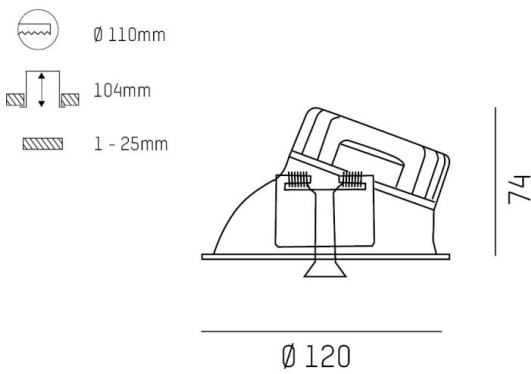

COZY

573-020091400606d

COZY WALLWASHER R RECESSED DOWNLIGHT made of aluminium, black, similar to RAL 9005, decor black, vacuum deposited synthetic Dark-reflector beam 38°, light output direct, UGR <22, without converter, dimmability: DALI, IP20

DRAWING

TECHNICAL DETAILS

Bulb type	LED 15W
Luminous flux [lm]	560
Colour temp. [K]	4000K
CRI	>90
UGR	<22
Optics	vacuum deposited synthetic Dark-reflector
Designer	Serge Cornelissen
Converter	without converter
Light output	direct
Beam angle [°]	38°
Voltage [V]	24 VDC
Material	aluminium
Height [mm]	67
Diameter [mm]	120
Ceiling cutout [mm]	110
Ceiling thickness [mm]	1-25
Recess depth [mm]	97
IP protection class	IP20
Voltage class	protection cl. II
Shock resistance	IK06
Net weight [kg]	0,43
Colour lamp	black
RAL	9005
Colour decor	black
EAN-Number	9010506961591
Lifetime [h]	L80 B10 50 000
Energy efficiency cl.	E

LIGHT DISTRIBUTION CURVE

The values are rated values. Power and luminous flux are initially subject to a tolerance of +/- 10%. Colour temperature tolerance: +/- 150 K. The values apply to an ambient temperature of 25°C unless otherwise specified.