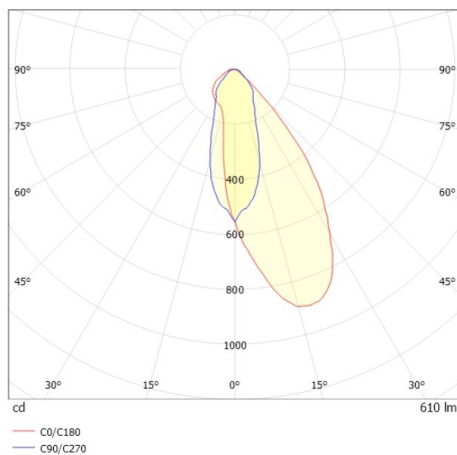

COZY

573-020091401b1b0

COZY WALLWASHER R RECESSED DOWNLIGHT made of aluminium, copper, similar to RAL 8004, decor copper, vacuum deposited synthetic Dark-reflector beam 38°, light output direct, UGR <22, without converter, dimmability: not dimmable, IP20

DRAWING

TECHNICAL DETAILS

Bulb type	LED 15W
Luminous flux [lm]	610
Colour temp. [K]	4000K
CRI	>90
UGR	<22
Optics	vacuum deposited synthetic Dark-reflector
Designer	Serge Cornelissen
Converter	without converter
Dimming	not dimmable
Light output	direct
Beam angle [°]	38°
Voltage [V]	24 VDC
Material	aluminium
Height [mm]	67
Diameter [mm]	120
Ceiling cutout [mm]	110
Ceiling thickness [mm]	1-25
Recess depth [mm]	97
IP protection class	IP20
Voltage class	protection cl. II
Shock resistance	IK06
Net weight [kg]	0,39
Colour lamp	copper
RAL	8004
Colour decor	copper
EAN-Number	9010506961362
Lifetime [h]	L80 B10 50 000
Energy efficiency cl.	E

LIGHT DISTRIBUTION CURVE

The values are rated values. Power and luminous flux are initially subject to a tolerance of +/- 10%. Colour temperature tolerance: +/- 150 K. The values apply to an ambient temperature of 25°C unless otherwise specified.