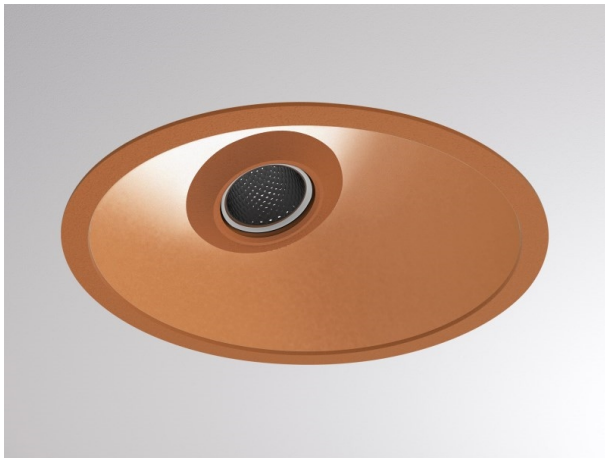

COZY

573-020091401b1b0

COZY WALLWASHER R RECESSED DOWNLIGHT made of aluminium, copper, similar to RAL 8004, decor copper, vacuum deposited synthetic Dark-reflector beam 38°, light output direct, UGR <22, without converter, dimmability: not dimmable, IP20

DRAWING

TECHNICAL DETAILS

Bulb type	LED 15W
Luminous flux [lm]	610
Colour temp. [K]	4000K
CRI	>90
UGR	<22
Optics	vacuum deposited synthetic Dark-reflector
Designer	Serge Cornelissen
Converter	without converter
Dimming	not dimmable
Light output	direct
Beam angle [°]	38°
Voltage [V]	24 VDC
Material	aluminium
Height [mm]	67
Diameter [mm]	120
Ceiling cutout [mm]	110
Ceiling thickness [mm]	1-25
Recess depth [mm]	97
IP protection class	IP20
Voltage class	protection cl. II
Shock resistance	IK06
Net weight [kg]	0,39
Colour lamp	copper
RAL	8004
Colour decor	copper
EAN-Number	9010506961362
Lifetime [h]	L80 B10 50 000
Energy efficiency cl.	E