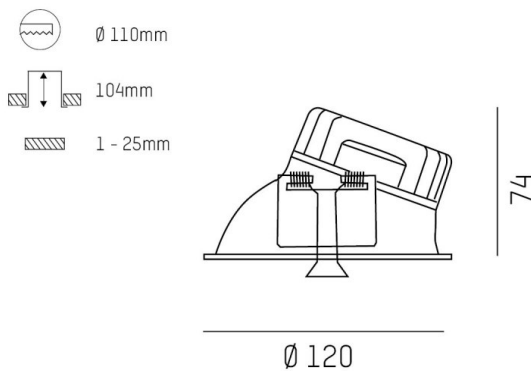

COZY

573-020091401b1bd

COZY WALLWASHER R RECESSED DOWNLIGHT made of aluminium, copper, similar to RAL 8004, decor copper, vacuum deposited synthetic Dark-reflector beam 38°, light output direct, UGR <22, without converter, dimmability: DALI, IP20

DRAWING

TECHNICAL DETAILS

Bulb type	LED 15W
Luminous flux [lm]	610
Colour temp. [K]	4000K
CRI	>90
UGR	<22
Optics	vacuum deposited synthetic Dark-reflector
Designer	Serge Cornelissen
Converter	without converter
Light output	direct
Beam angle [°]	38°
Voltage [V]	24 VDC
Material	aluminium
Height [mm]	67
Diameter [mm]	120
Ceiling cutout [mm]	110
Ceiling thickness [mm]	1-25
Recess depth [mm]	97
IP protection class	IP20
Voltage class	protection cl. II
Shock resistance	IK06
Net weight [kg]	0,42
Colour lamp	copper
RAL	8004
Colour decor	copper
EAN-Number	9010506961614
Lifetime [h]	L80 B10 50 000
Energy efficiency cl.	E

LIGHT DISTRIBUTION CURVE

The values are rated values. Power and luminous flux are initially subject to a tolerance of +/- 10%. Colour temperature tolerance: +/- 150 K. The values apply to an ambient temperature of 25°C unless otherwise specified.