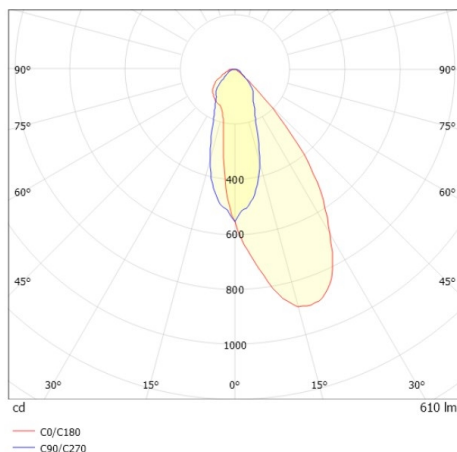

COZY

573-020091401b1bd

COZY WALLWASHER R RECESSED DOWNLIGHT made of aluminium, copper, similar to RAL 8004, decor copper, vacuum deposited synthetic Dark-reflector beam 38°, light output direct, UGR <22, without converter, dimmability: DALI, IP20

DRAWING

TECHNICAL DETAILS

Bulb type	LED 15W
Luminous flux [lm]	610
Colour temp. [K]	4000K
CRI	>90
UGR	<22
Optics	vacuum deposited synthetic Dark-reflector
Designer	Serge Cornelissen
Converter	without converter
Light output	direct
Beam angle [°]	38°
Voltage [V]	24 VDC
Material	aluminium
Height [mm]	67
Diameter [mm]	120
Ceiling cutout [mm]	110
Ceiling thickness [mm]	1-25
Recess depth [mm]	97
IP protection class	IP20
Voltage class	protection cl. II
Shock resistance	IK06
Net weight [kg]	0,42
Colour lamp	copper
RAL	8004
Colour decor	copper
EAN-Number	9010506961614
Lifetime [h]	L80 B10 50 000
Energy efficiency cl.	E

LIGHT DISTRIBUTION CURVE

The values are rated values. Power and luminous flux are initially subject to a tolerance of +/- 10%. Colour temperature tolerance: +/- 150 K. The values apply to an ambient temperature of 25°C unless otherwise specified.