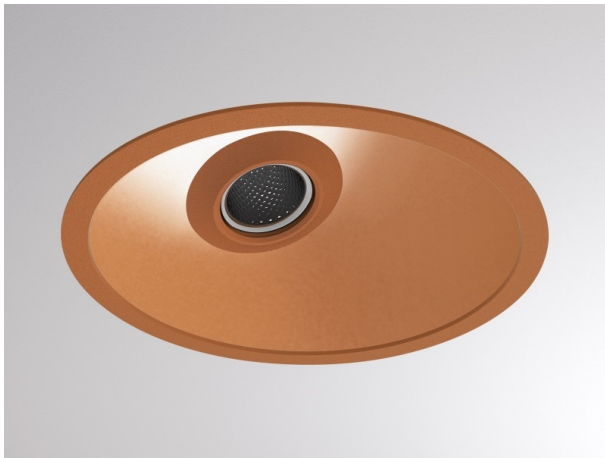

COZY

573-020091401b1bd

COZY WALLWASHER R RECESSED DOWNLIGHT made of aluminium, copper, similar to RAL 8004, decor copper, vacuum deposited synthetic Dark-reflector beam 38°, light output direct, UGR <22, without converter, dimmability: DALI, IP20

DRAWING

TECHNICAL DETAILS

Bulb type	LED 15W
Luminous flux [lm]	610
Colour temp. [K]	4000K
CRI	>90
UGR	<22
Optics	vacuum deposited synthetic Dark-reflector
Designer	Serge Cornelissen
Converter	without converter
Light output	direct
Beam angle [°]	38°
Voltage [V]	24 VDC
Material	aluminium
Height [mm]	67
Diameter [mm]	120
Ceiling cutout [mm]	110
Ceiling thickness [mm]	1-25
Recess depth [mm]	97
IP protection class	IP20
Voltage class	protection cl. II
Shock resistance	IK06
Net weight [kg]	0,42
Colour lamp	copper
RAL	8004
Colour decor	copper
EAN-Number	9010506961614
Lifetime [h]	L80 B10 50 000
Energy efficiency cl.	E