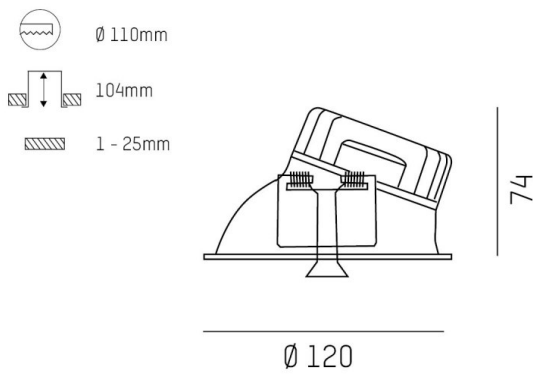

COZY

573-020091401d1d0

COZY WALLWASHER R RECESSED DOWNLIGHT made of aluminium, gold, similar to RAL 070 60 40, decor gold, vacuum deposited synthetic Dark-reflector beam 38°, light output direct, UGR <22, without converter, dimmability: not dimmable, IP20

DRAWING

TECHNICAL DETAILS

Bulb type	LED 15W
Luminous flux [lm]	610
Colour temp. [K]	4000K
CRI	>90
UGR	<22
Optics	vacuum deposited synthetic Dark-reflector
Designer	Serge Cornelissen
Converter	without converter
Dimming	not dimmable
Light output	direct
Beam angle [°]	38°
Voltage [V]	24 VDC
Material	aluminium
Height [mm]	67
Diameter [mm]	120
Ceiling cutout [mm]	110
Ceiling thickness [mm]	1-25
Recess depth [mm]	97
IP protection class	IP20
Voltage class	protection cl. II
Shock resistance	IK06
Net weight [kg]	0,39
Colour lamp	gold
RAL	070 60 40
Colour decor	gold
EAN-Number	9010506961355
Lifetime [h]	L80 B10 50 000
Energy efficiency cl.	E

LIGHT DISTRIBUTION CURVE

The values are rated values. Power and luminous flux are initially subject to a tolerance of +/- 10%. Colour temperature tolerance: +/- 150 K. The values apply to an ambient temperature of 25°C unless otherwise specified.