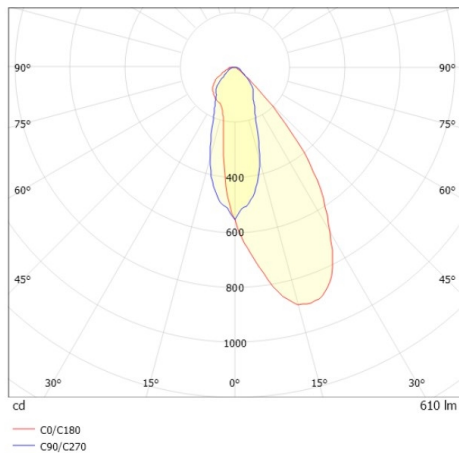

COZY

573-020091401d1d0

COZY WALLWASHER R RECESSED DOWNLIGHT made of aluminium, gold, similar to RAL 070 60 40, decor gold, vacuum deposited synthetic Dark-reflector beam 38°, light output direct, UGR <22, without converter, dimmability: not dimmable, IP20

DRAWING

TECHNICAL DETAILS

Bulb type	LED 15W
Luminous flux [lm]	610
Colour temp. [K]	4000K
CRI	>90
UGR	<22
Optics	vacuum deposited synthetic Dark-reflector
Designer	Serge Cornelissen
Converter	without converter
Dimming	not dimmable
Light output	direct
Beam angle [°]	38°
Voltage [V]	24 VDC
Material	aluminium
Height [mm]	67
Diameter [mm]	120
Ceiling cutout [mm]	110
Ceiling thickness [mm]	1-25
Recess depth [mm]	97
IP protection class	IP20
Voltage class	protection cl. II
Shock resistance	IK06
Net weight [kg]	0,39
Colour lamp	gold
RAL	070 60 40
Colour decor	gold
EAN-Number	9010506961355
Lifetime [h]	L80 B10 50 000
Energy efficiency cl.	E

LIGHT DISTRIBUTION CURVE

The values are rated values. Power and luminous flux are initially subject to a tolerance of +/- 10%. Colour temperature tolerance: +/- 150 K. The values apply to an ambient temperature of 25°C unless otherwise specified.