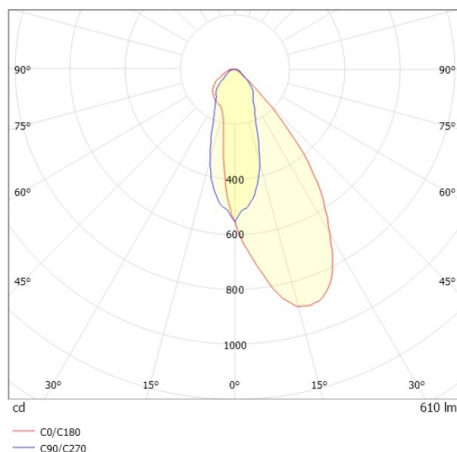

DRAWING

TECHNICAL DETAILS

Bulb type	LED 15W
Luminous flux [lm]	610
Colour temp. [K]	4000K
CRI	>90
UGR	<22
Optics	vacuum deposited synthetic Dark-reflector
Designer	Serge Cornelissen
Converter	without converter
Light output	direct
Beam angle [°]	38°
Voltage [V]	24 VDC
Material	aluminium
Height [mm]	67
Diameter [mm]	120
Ceiling cutout [mm]	110
Ceiling thickness [mm]	1-25
Recess depth [mm]	97
IP protection class	IP20
Voltage class	protection cl. II
Shock resistance	IK06
Net weight [kg]	0,42
Colour lamp	gold
RAL	070 60 40
Colour decor	gold
EAN-Number	9010506961607
Lifetime [h]	L80 B10 50 000
Energy efficiency cl.	E

LIGHT DISTRIBUTION CURVE

The values are rated values. Power and luminous flux are initially subject to a tolerance of +/- 10%. Colour temperature tolerance: +/- 150 K. The values apply to an ambient temperature of 25°C unless otherwise specified.