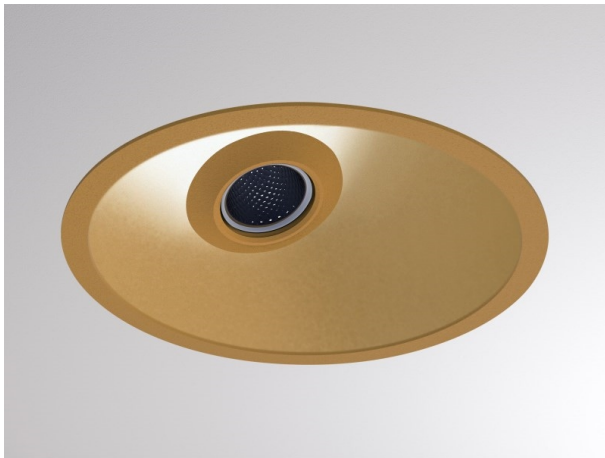

COZY

573-020091401d1dd

COZY WALLWASHER R RECESSED DOWNLIGHT made of aluminium, gold, similar to RAL 070 60 40, decor gold, vacuum deposited synthetic Dark-reflector beam 38°, light output direct, UGR <22, without converter, dimmability: DALI, IP20

DRAWING

TECHNICAL DETAILS

Bulb type	LED 15W
Luminous flux [lm]	610
Colour temp. [K]	4000K
CRI	>90
UGR	<22
Optics	vacuum deposited synthetic Dark-reflector
Designer	Serge Cornelissen
Converter	without converter
Light output	direct
Beam angle [°]	38°
Voltage [V]	24 VDC
Material	aluminium
Height [mm]	67
Diameter [mm]	120
Ceiling cutout [mm]	110
Ceiling thickness [mm]	1-25
Recess depth [mm]	97
IP protection class	IP20
Voltage class	protection cl. II
Shock resistance	IK06
Net weight [kg]	0,42
Colour lamp	gold
RAL	070 60 40
Colour decor	gold
EAN-Number	9010506961607
Lifetime [h]	L80 B10 50 000
Energy efficiency cl.	E