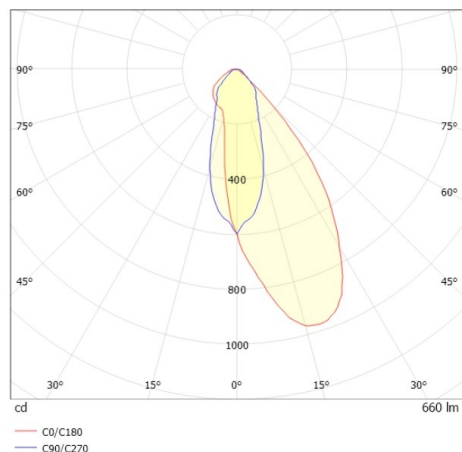

COZY

573-0200919005050

COZY WALLWASHER R RECESSED DOWNLIGHT made of aluminium, white, similar to RAL 9016, decor white, vacuum deposited synthetic Dark-reflector beam 38°, light output direct, UGR <25, without converter, dimmability: not dimmable, IP20

DRAWING

TECHNICAL DETAILS

Bulb type	LED 15W
Luminous flux [lm]	660
Colour temp. [K]	3000K
CRI	>90
UGR	<25
Optics	vacuum deposited synthetic Dark-reflector
Designer	Serge Cornelissen
Converter	without converter
Dimming	not dimmable
Light output	direct
Beam angle [°]	38°
Voltage [V]	24 VDC
Material	aluminium
Height [mm]	67
Diameter [mm]	120
Ceiling cutout [mm]	110
Ceiling thickness [mm]	1-25
Recess depth [mm]	97
IP protection class	IP20
Voltage class	protection cl. II
Shock resistance	IK06
Net weight [kg]	0,38
Colour lamp	white
RAL	9016
Colour decor	white
EAN-Number	9010506961256
Lifetime [h]	L80 B10 50 000
Energy efficiency cl.	E

LIGHT DISTRIBUTION CURVE

The values are rated values. Power and luminous flux are initially subject to a tolerance of +/- 10%. Colour temperature tolerance: +/- 150 K. The values apply to an ambient temperature of 25°C unless otherwise specified.