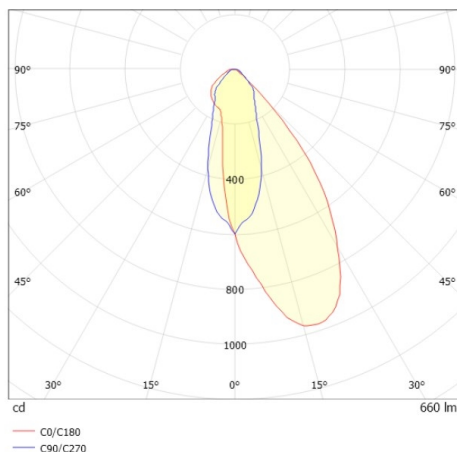

COZY

573-020091900505d

COZY WALLWASHER R RECESSED DOWNLIGHT made of aluminium, white, similar to RAL 9016, decor white, vacuum deposited synthetic Dark-reflector beam 38°, light output direct, UGR <25, without converter, dimmability: DALI, IP20

DRAWING

TECHNICAL DETAILS

Bulb type	LED 15W
Luminous flux [lm]	660
Colour temp. [K]	3000K
CRI	>90
UGR	<25
Optics	vacuum deposited synthetic Dark-reflector
Designer	Serge Cornelissen
Converter	without converter
Light output	direct
Beam angle [°]	38°
Voltage [V]	24 VDC
Material	aluminium
Height [mm]	67
Diameter [mm]	120
Ceiling cutout [mm]	110
Ceiling thickness [mm]	1-25
Recess depth [mm]	97
IP protection class	IP20
Voltage class	protection cl. II
Shock resistance	IK06
Net weight [kg]	0,41
Colour lamp	white
RAL	9016
Colour decor	white
EAN-Number	9010506961508
Lifetime [h]	L80 B10 50 000
Energy efficiency cl.	E

LIGHT DISTRIBUTION CURVE

The values are rated values. Power and luminous flux are initially subject to a tolerance of +/- 10%. Colour temperature tolerance: +/- 150 K. The values apply to an ambient temperature of 25°C unless otherwise specified.