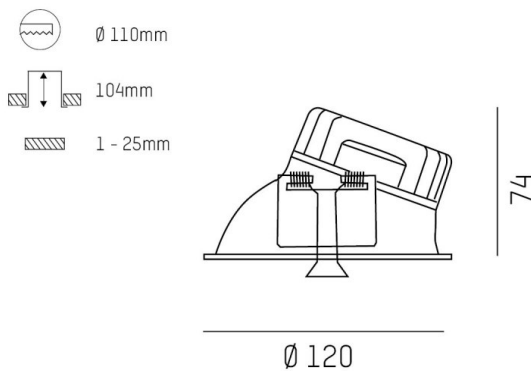

COZY

573-020091900505d

COZY WALLWASHER R RECESSED DOWNLIGHT made of aluminium, white, similar to RAL 9016, decor white, vacuum deposited synthetic Dark-reflector beam 38°, light output direct, UGR <25, without converter, dimmability: DALI, IP20

DRAWING

TECHNICAL DETAILS

Bulb type	LED 15W
Luminous flux [lm]	660
Colour temp. [K]	3000K
CRI	>90
UGR	<25
Optics	vacuum deposited synthetic Dark-reflector
Designer	Serge Cornelissen
Converter	without converter
Light output	direct
Beam angle [°]	38°
Voltage [V]	24 VDC
Material	aluminium
Height [mm]	67
Diameter [mm]	120
Ceiling cutout [mm]	110
Ceiling thickness [mm]	1-25
Recess depth [mm]	97
IP protection class	IP20
Voltage class	protection cl. II
Shock resistance	IK06
Net weight [kg]	0,41
Colour lamp	white
RAL	9016
Colour decor	white
EAN-Number	9010506961508
Lifetime [h]	L80 B10 50 000
Energy efficiency cl.	E

LIGHT DISTRIBUTION CURVE

The values are rated values. Power and luminous flux are initially subject to a tolerance of +/- 10%. Colour temperature tolerance: +/- 150 K. The values apply to an ambient temperature of 25°C unless otherwise specified.