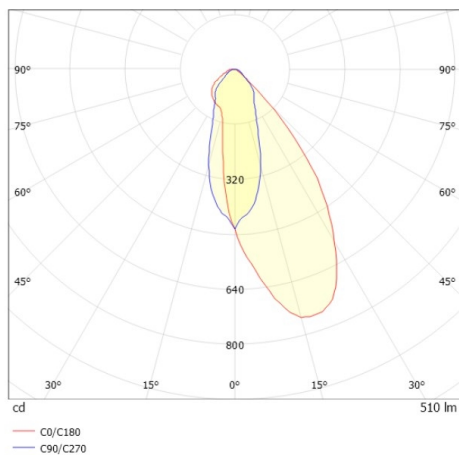

COZY

573-0200919006060

COZY WALLWASHER R RECESSED DOWNLIGHT made of aluminium, black, similar to RAL 9005, decor black, vacuum deposited synthetic Dark-reflector beam 38°, light output direct, UGR <22, without converter, dimmability: not dimmable, IP20

DRAWING

TECHNICAL DETAILS

Bulb type	LED 15W
Luminous flux [lm]	510
Colour temp. [K]	3000K
CRI	>90
UGR	<22
Optics	vacuum deposited synthetic Dark-reflector
Designer	Serge Cornelissen
Converter	without converter
Dimming	not dimmable
Light output	direct
Beam angle [°]	38°
Voltage [V]	24 VDC
Material	aluminium
Height [mm]	67
Diameter [mm]	120
Ceiling cutout [mm]	110
Ceiling thickness [mm]	1-25
Recess depth [mm]	97
IP protection class	IP20
Voltage class	protection cl. II
Shock resistance	IK06
Net weight [kg]	0,39
Colour lamp	black
RAL	9005
Colour decor	black
EAN-Number	9010506961263
Lifetime [h]	L80 B10 50 000
Energy efficiency cl.	E

LIGHT DISTRIBUTION CURVE

The values are rated values. Power and luminous flux are initially subject to a tolerance of +/- 10%. Colour temperature tolerance: +/- 150 K. The values apply to an ambient temperature of 25°C unless otherwise specified.