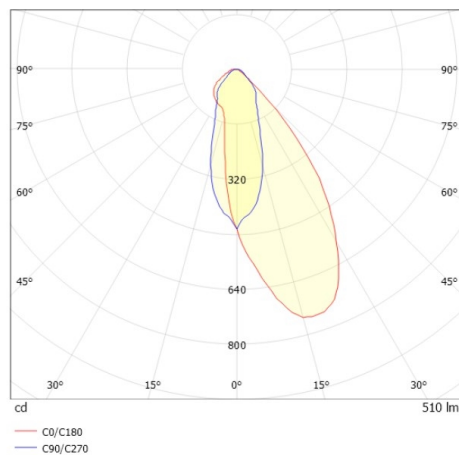

COZY

573-020091900606d

COZY WALLWASHER R RECESSED DOWNLIGHT made of aluminium, black, similar to RAL 9005, decor black, vacuum deposited synthetic Dark-reflector beam 38°, light output direct, UGR <22, without converter, dimmability: DALI, IP20

DRAWING

TECHNICAL DETAILS

Bulb type	LED 15W
Luminous flux [lm]	510
Colour temp. [K]	3000K
CRI	>90
UGR	<22
Optics	vacuum deposited synthetic Dark-reflector
Designer	Serge Cornelissen
Converter	without converter
Light output	direct
Beam angle [°]	38°
Voltage [V]	24 VDC
Material	aluminium
Height [mm]	67
Diameter [mm]	120
Ceiling cutout [mm]	110
Ceiling thickness [mm]	1-25
Recess depth [mm]	97
IP protection class	IP20
Voltage class	protection cl. II
Shock resistance	IK06
Net weight [kg]	0,43
Colour lamp	black
RAL	9005
Colour decor	black
EAN-Number	9010506961515
Lifetime [h]	L80 B10 50 000
Energy efficiency cl.	E

LIGHT DISTRIBUTION CURVE

The values are rated values. Power and luminous flux are initially subject to a tolerance of +/- 10%. Colour temperature tolerance: +/- 150 K. The values apply to an ambient temperature of 25°C unless otherwise specified.