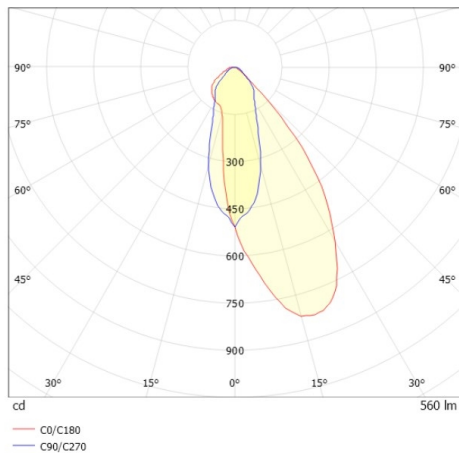

COZY

573-020091901b1b0

COZY WALLWASHER R RECESSED DOWNLIGHT made of aluminium, copper, similar to RAL 8004, decor copper, vacuum deposited synthetic Dark-reflector beam 38°, light output direct, UGR <22, without converter, dimmability: not dimmable, IP20

DRAWING

TECHNICAL DETAILS

Bulb type	LED 15W
Luminous flux [lm]	560
Colour temp. [K]	3000K
CRI	>90
UGR	<22
Optics	vacuum deposited synthetic Dark-reflector
Designer	Serge Cornelissen
Converter	without converter
Dimming	not dimmable
Light output	direct
Beam angle [°]	38°
Voltage [V]	24 VDC
Material	aluminium
Height [mm]	67
Diameter [mm]	120
Ceiling cutout [mm]	110
Ceiling thickness [mm]	1-25
Recess depth [mm]	97
IP protection class	IP20
Voltage class	protection cl. II
Shock resistance	IK06
Net weight [kg]	0,39
Colour lamp	copper
RAL	8004
Colour decor	copper
EAN-Number	9010506961287
Lifetime [h]	L80 B10 50 000
Energy efficiency cl.	E

LIGHT DISTRIBUTION CURVE

The values are rated values. Power and luminous flux are initially subject to a tolerance of +/- 10%. Colour temperature tolerance: +/- 150 K. The values apply to an ambient temperature of 25°C unless otherwise specified.