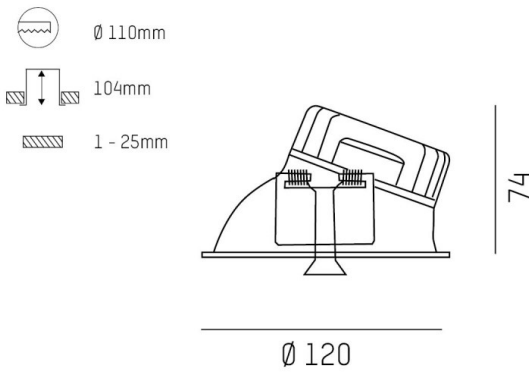

COZY

573-020091901b1b0

COZY WALLWASHER R RECESSED DOWNLIGHT made of aluminium, copper, similar to RAL 8004, decor copper, vacuum deposited synthetic Dark-reflector beam 38°, light output direct, UGR <22, without converter, dimmability: not dimmable, IP20

DRAWING

TECHNICAL DETAILS

Bulb type	LED 15W
Luminous flux [lm]	560
Colour temp. [K]	3000K
CRI	>90
UGR	<22
Optics	vacuum deposited synthetic Dark-reflector
Designer	Serge Cornelissen
Converter	without converter
Dimming	not dimmable
Light output	direct
Beam angle [°]	38°
Voltage [V]	24 VDC
Material	aluminium
Height [mm]	67
Diameter [mm]	120
Ceiling cutout [mm]	110
Ceiling thickness [mm]	1-25
Recess depth [mm]	97
IP protection class	IP20
Voltage class	protection cl. II
Shock resistance	IK06
Net weight [kg]	0,39
Colour lamp	copper
RAL	8004
Colour decor	copper
EAN-Number	9010506961287
Lifetime [h]	L80 B10 50 000
Energy efficiency cl.	E

LIGHT DISTRIBUTION CURVE

The values are rated values. Power and luminous flux are initially subject to a tolerance of +/- 10%. Colour temperature tolerance: +/- 150 K. The values apply to an ambient temperature of 25°C unless otherwise specified.