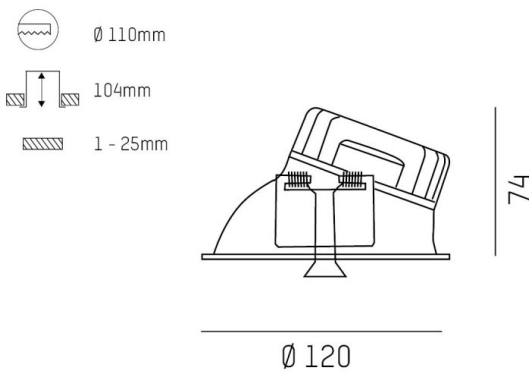

COZY

573-020091901b1bd

COZY WALLWASHER R RECESSED DOWNLIGHT made of aluminium, copper, similar to RAL 8004, decor copper, vacuum deposited synthetic Dark-reflector beam 38°, light output direct, UGR <22, without converter, dimmability: DALI, IP20

DRAWING

TECHNICAL DETAILS

Bulb type	LED 15W
Luminous flux [lm]	560
Colour temp. [K]	3000K
CRI	>90
UGR	<22
Optics	vacuum deposited synthetic Dark-reflector
Designer	Serge Cornelissen
Converter	without converter
Light output	direct
Beam angle [°]	38°
Voltage [V]	24 VDC
Material	aluminium
Height [mm]	67
Diameter [mm]	120
Ceiling cutout [mm]	110
Ceiling thickness [mm]	1-25
Recess depth [mm]	97
IP protection class	IP20
Voltage class	protection cl. II
Shock resistance	IK06
Net weight [kg]	0,42
Colour lamp	copper
RAL	8004
Colour decor	copper
EAN-Number	9010506961539
Lifetime [h]	L80 B10 50 000
Energy efficiency cl.	E

LIGHT DISTRIBUTION CURVE

The values are rated values. Power and luminous flux are initially subject to a tolerance of +/- 10%. Colour temperature tolerance: +/- 150 K. The values apply to an ambient temperature of 25°C unless otherwise specified.