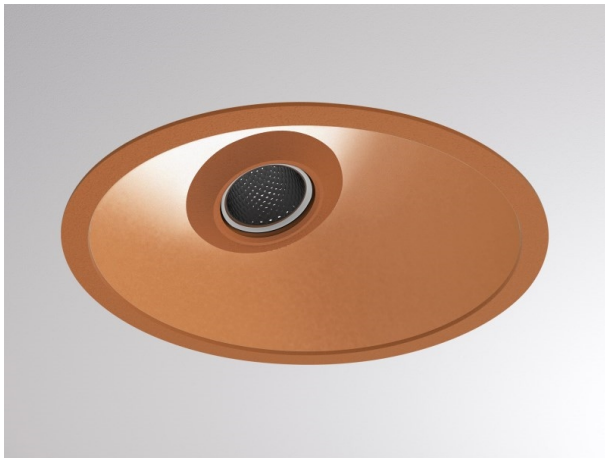

COZY

573-020091901b1bd

COZY WALLWASHER R RECESSED DOWNLIGHT made of aluminium, copper, similar to RAL 8004, decor copper, vacuum deposited synthetic Dark-reflector beam 38°, light output direct, UGR <22, without converter, dimmability: DALI, IP20

DRAWING

TECHNICAL DETAILS

Bulb type	LED 15W
Luminous flux [lm]	560
Colour temp. [K]	3000K
CRI	>90
UGR	<22
Optics	vacuum deposited synthetic Dark-reflector
Designer	Serge Cornelissen
Converter	without converter
Light output	direct
Beam angle [°]	38°
Voltage [V]	24 VDC
Material	aluminium
Height [mm]	67
Diameter [mm]	120
Ceiling cutout [mm]	110
Ceiling thickness [mm]	1-25
Recess depth [mm]	97
IP protection class	IP20
Voltage class	protection cl. II
Shock resistance	IK06
Net weight [kg]	0,42
Colour lamp	copper
RAL	8004
Colour decor	copper
EAN-Number	9010506961539
Lifetime [h]	L80 B10 50 000
Energy efficiency cl.	E