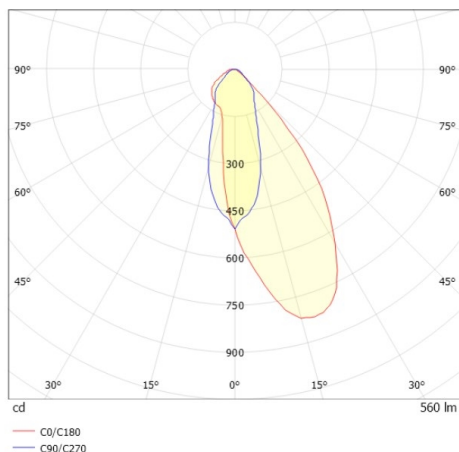

COZY

573-020091901b1bd

COZY WALLWASHER R RECESSED DOWNLIGHT made of aluminium, copper, similar to RAL 8004, decor copper, vacuum deposited synthetic Dark-reflector beam 38°, light output direct, UGR <22, without converter, dimmability: DALI, IP20

DRAWING

TECHNICAL DETAILS

Bulb type	LED 15W
Luminous flux [lm]	560
Colour temp. [K]	3000K
CRI	>90
UGR	<22
Optics	vacuum deposited synthetic Dark-reflector
Designer	Serge Cornelissen
Converter	without converter
Light output	direct
Beam angle [°]	38°
Voltage [V]	24 VDC
Material	aluminium
Height [mm]	67
Diameter [mm]	120
Ceiling cutout [mm]	110
Ceiling thickness [mm]	1-25
Recess depth [mm]	97
IP protection class	IP20
Voltage class	protection cl. II
Shock resistance	IK06
Net weight [kg]	0,42
Colour lamp	copper
RAL	8004
Colour decor	copper
EAN-Number	9010506961539
Lifetime [h]	L80 B10 50 000
Energy efficiency cl.	E

LIGHT DISTRIBUTION CURVE

The values are rated values. Power and luminous flux are initially subject to a tolerance of +/- 10%. Colour temperature tolerance: +/- 150 K. The values apply to an ambient temperature of 25°C unless otherwise specified.