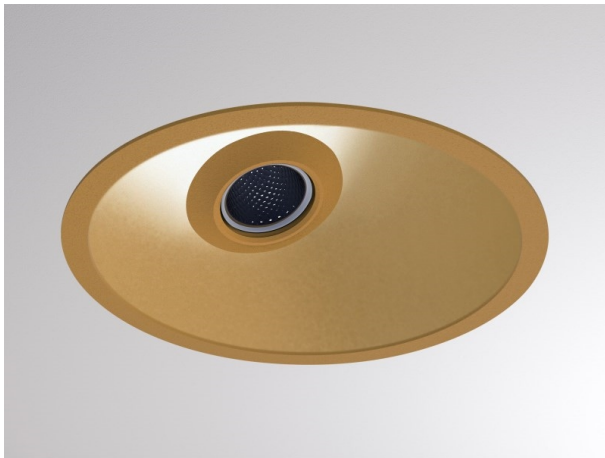

COZY

573-020091901d1d0

COZY WALLWASHER R RECESSED DOWNLIGHT made of aluminium, gold, similar to RAL 070 60 40, decor gold, vacuum deposited synthetic Dark-reflector beam 38°, light output direct, UGR <22, without converter, dimmability: not dimmable, IP20

DRAWING

TECHNICAL DETAILS

Bulb type	LED 15W
Luminous flux [lm]	560
Colour temp. [K]	3000K
CRI	>90
UGR	<22
Optics	vacuum deposited synthetic Dark-reflector
Designer	Serge Cornelissen
Converter	without converter
Dimming	not dimmable
Light output	direct
Beam angle [°]	38°
Voltage [V]	24 VDC
Material	aluminium
Height [mm]	67
Diameter [mm]	120
Ceiling cutout [mm]	110
Ceiling thickness [mm]	1-25
Recess depth [mm]	97
IP protection class	IP20
Voltage class	protection cl. II
Shock resistance	IK06
Net weight [kg]	0,39
Colour lamp	gold
RAL	070 60 40
Colour decor	gold
EAN-Number	9010506961270
Lifetime [h]	L80 B10 50 000
Energy efficiency cl.	E