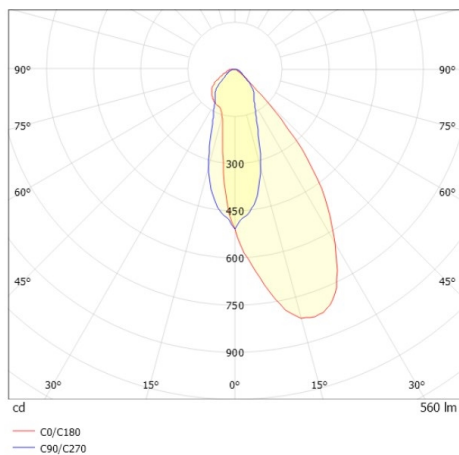

COZY

573-020091901d1d0

COZY WALLWASHER R RECESSED DOWNLIGHT made of aluminium, gold, similar to RAL 070 60 40, decor gold, vacuum deposited synthetic Dark-reflector beam 38°, light output direct, UGR <22, without converter, dimmability: not dimmable, IP20

DRAWING

TECHNICAL DETAILS

Bulb type	LED 15W
Luminous flux [lm]	560
Colour temp. [K]	3000K
CRI	>90
UGR	<22
Optics	vacuum deposited synthetic Dark-reflector
Designer	Serge Cornelissen
Converter	without converter
Dimming	not dimmable
Light output	direct
Beam angle [°]	38°
Voltage [V]	24 VDC
Material	aluminium
Height [mm]	67
Diameter [mm]	120
Ceiling cutout [mm]	110
Ceiling thickness [mm]	1-25
Recess depth [mm]	97
IP protection class	IP20
Voltage class	protection cl. II
Shock resistance	IK06
Net weight [kg]	0,39
Colour lamp	gold
RAL	070 60 40
Colour decor	gold
EAN-Number	9010506961270
Lifetime [h]	L80 B10 50 000
Energy efficiency cl.	E

LIGHT DISTRIBUTION CURVE

The values are rated values. Power and luminous flux are initially subject to a tolerance of +/- 10%. Colour temperature tolerance: +/- 150 K. The values apply to an ambient temperature of 25°C unless otherwise specified.