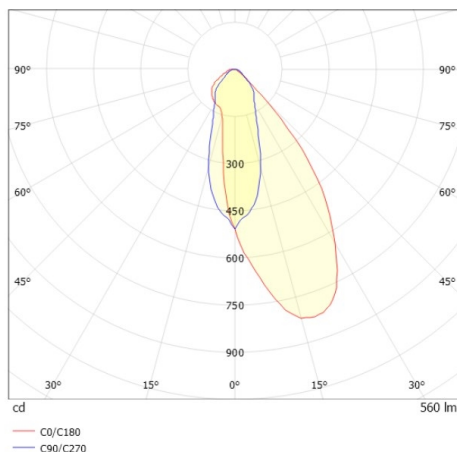

DRAWING

TECHNICAL DETAILS

Bulb type	LED 15W
Luminous flux [lm]	560
Colour temp. [K]	3000K
CRI	>90
UGR	<22
Optics	vacuum deposited synthetic Dark-reflector
Designer	Serge Cornelissen
Converter	without converter
Light output	direct
Beam angle [°]	38°
Voltage [V]	24 VDC
Material	aluminium
Height [mm]	67
Diameter [mm]	120
Ceiling cutout [mm]	110
Ceiling thickness [mm]	1-25
Recess depth [mm]	97
IP protection class	IP20
Voltage class	protection cl. II
Shock resistance	IK06
Net weight [kg]	0,42
Colour lamp	gold
RAL	070 60 40
Colour decor	gold
EAN-Number	9010506961522
Lifetime [h]	L80 B10 50 000
Energy efficiency cl.	E

LIGHT DISTRIBUTION CURVE

The values are rated values. Power and luminous flux are initially subject to a tolerance of +/- 10%. Colour temperature tolerance: +/- 150 K. The values apply to an ambient temperature of 25°C unless otherwise specified.