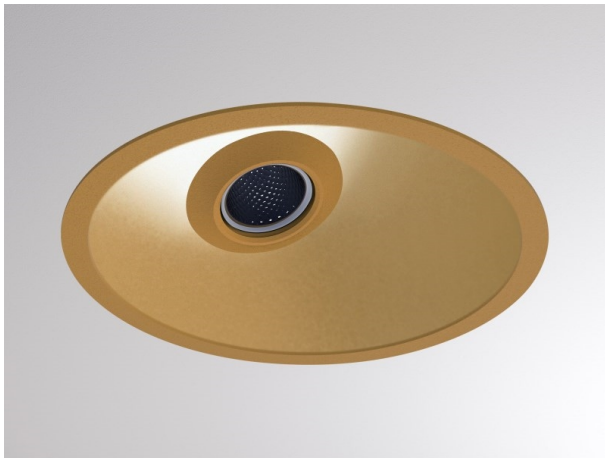

COZY

573-020091901d1dd

COZY WALLWASHER R RECESSED DOWNLIGHT made of aluminium, gold, similar to RAL 070 60 40, decor gold, vacuum deposited synthetic Dark-reflector beam 38°, light output direct, UGR <22, without converter, dimmability: DALI, IP20

DRAWING

TECHNICAL DETAILS

Bulb type	LED 15W
Luminous flux [lm]	560
Colour temp. [K]	3000K
CRI	>90
UGR	<22
Optics	vacuum deposited synthetic Dark-reflector
Designer	Serge Cornelissen
Converter	without converter
Light output	direct
Beam angle [°]	38°
Voltage [V]	24 VDC
Material	aluminium
Height [mm]	67
Diameter [mm]	120
Ceiling cutout [mm]	110
Ceiling thickness [mm]	1-25
Recess depth [mm]	97
IP protection class	IP20
Voltage class	protection cl. II
Shock resistance	IK06
Net weight [kg]	0,42
Colour lamp	gold
RAL	070 60 40
Colour decor	gold
EAN-Number	9010506961522
Lifetime [h]	L80 B10 50 000
Energy efficiency cl.	E