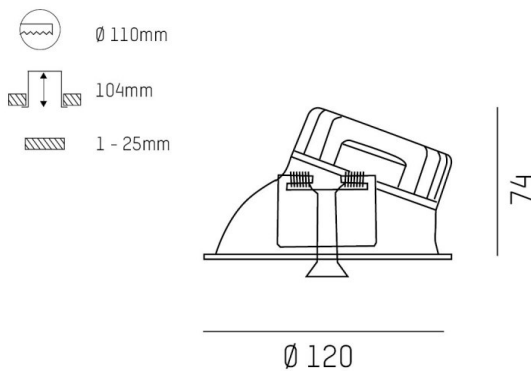

COZY

573-020091901d1dd

COZY WALLWASHER R RECESSED DOWNLIGHT made of aluminium, gold, similar to RAL 070 60 40, decor gold, vacuum deposited synthetic Dark-reflector beam 38°, light output direct, UGR <22, without converter, dimmability: DALI, IP20

DRAWING

TECHNICAL DETAILS

Bulb type	LED 15W
Luminous flux [lm]	560
Colour temp. [K]	3000K
CRI	>90
UGR	<22
Optics	vacuum deposited synthetic Dark-reflector
Designer	Serge Cornelissen
Converter	without converter
Light output	direct
Beam angle [°]	38°
Voltage [V]	24 VDC
Material	aluminium
Height [mm]	67
Diameter [mm]	120
Ceiling cutout [mm]	110
Ceiling thickness [mm]	1-25
Recess depth [mm]	97
IP protection class	IP20
Voltage class	protection cl. II
Shock resistance	IK06
Net weight [kg]	0,42
Colour lamp	gold
RAL	070 60 40
Colour decor	gold
EAN-Number	9010506961522
Lifetime [h]	L80 B10 50 000
Energy efficiency cl.	E

LIGHT DISTRIBUTION CURVE

The values are rated values. Power and luminous flux are initially subject to a tolerance of +/- 10%. Colour temperature tolerance: +/- 150 K. The values apply to an ambient temperature of 25°C unless otherwise specified.