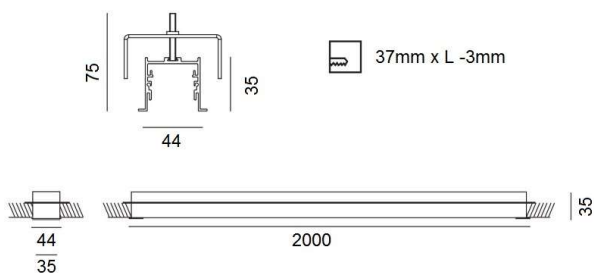

RIDE

577-225leer

RIDE PROFIL R LED STRIP PROFILE white, similar to RAL 9016, IP20

DRAWING

TECHNICAL DETAILS

Designer	INHOUSE
Length [mm]	2000
Width [mm]	44
Height [mm]	35
Ceiling cutout [mm]	37mm x L-3mm
Recess depth [mm]	75
IP protection class	IP20
Net weight [kg]	1,84
Color lamp	white
RAL	9016
EAN-Number	9008905485367

LIGHT DISTRIBUTION CURVE

The values are rated values. Power and luminous flux are initially subject to a tolerance of +/- 10%. Colour temperature tolerance: +/- 150 K. The values apply to an ambient temperature of 25°C unless otherwise specified.