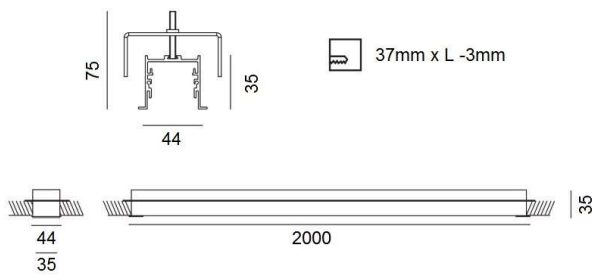

RIDE SYSTEM

577-228leer

RIDE PROFIL R LED STRIP PROFILE natural anodised, dimmability: not dimmable, IP20

DRAWING

TECHNICAL DETAILS

Designer	INHOUSE
Dimming	not dimmable
Width [mm]	44
Height [mm]	35
Ceiling cutout [mm]	37mm x L -3mm
Recess depth [mm]	75
IP protection class	IP20
Net weight [kg]	1,21
Colour lamp	natural anodised
EAN-Number	9008905485350

LIGHT DISTRIBUTION CURVE

The values are rated values. Power and luminous flux are initially subject to a tolerance of +/- 10%. Colour temperature tolerance: +/- 150 K. The values apply to an ambient temperature of 25°C unless otherwise specified.