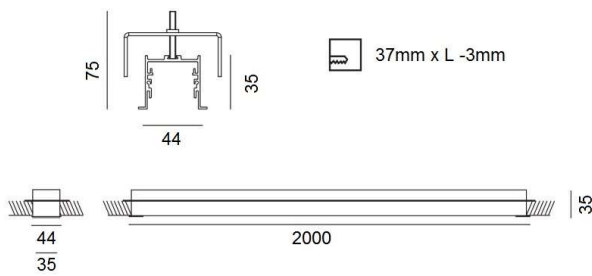

RIDE

577-228leer

RIDE PROFIL R LED STRIP PROFILE natural anodised, IP20

DRAWING

TECHNICAL DETAILS

Designer	INHOUSE
Length [mm]	2000
Width [mm]	44
Height [mm]	35
Ceiling cutout [mm]	37mm x L-3mm
Recess depth [mm]	75
IP protection class	IP20
Net weight [kg]	1,81
Color lamp	natural anodised
EAN-Number	9008905485350

LIGHT DISTRIBUTION CURVE

The values are rated values. Power and luminous flux are initially subject to a tolerance of +/- 10%. Colour temperature tolerance: +/- 150 K. The values apply to an ambient temperature of 25°C unless otherwise specified.