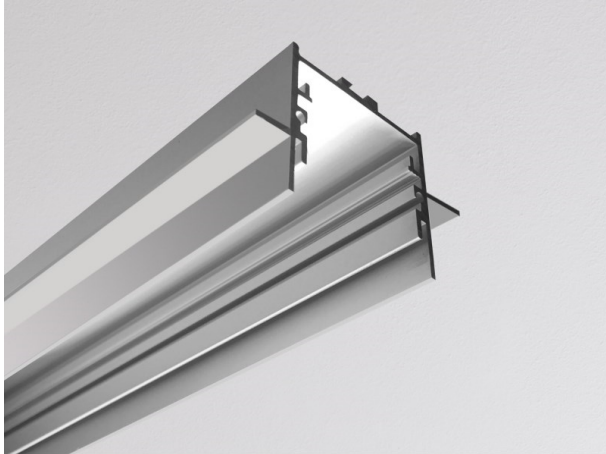

## RIDE SYSTEM

577-320leer

RIDE PROFIL TRIMLESS R LED STRIP PROFILE natural anodised, similar to RAL 9006, dimmability: not dimmable, IP20 ATTENTION: for ceiling thickness of 10mm!

## DRAWING

## TECHNICAL DETAILS

Dimming	not dimmable
Length [mm]	2000
Width [mm]	65
Height [mm]	35
Ceiling cutout [mm]	35xL+4
Ceiling thickness [mm]	10
Recess depth [mm]	55
IP protection class	IP20
Net weight [kg]	1,40
Colour lamp	natural anodised
RAL	9006
EAN-Number	9008905656354