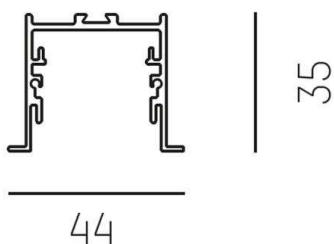

## RIDE

577-41105

RIDE PROFIL R RECESSED PROFILE made of die-cast aluminium, white, similar to RAL 9016, IP20

## DRAWING

## TECHNICAL DETAILS

Designer	INHOUSE
Material	die-cast aluminium
Length [mm]	4500
Width [mm]	44
Height [mm]	35
Ceiling cutout [mm]	37mm x L-3mm
Recess depth [mm]	75
IP protection class	IP20
Net weight [kg]	3,79
Color lamp	white
RAL	9016
EAN-Number	9008905533730