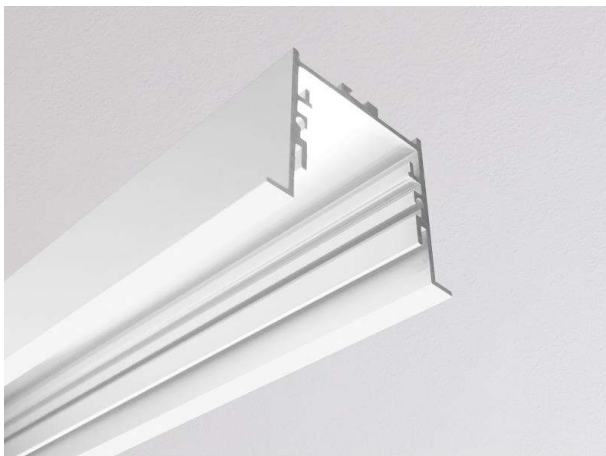

## RIDE

577-41105

RIDE PROFIL R RECESSED PROFILE made of die-cast aluminium, white, similar to RAL 9016, IP20

## DRAWING

## TECHNICAL DETAILS

Designer	INHOUSE
Material	die-cast aluminium
Length [mm]	4500
Width [mm]	44
Height [mm]	35
Ceiling cutout [mm]	37mm x L-3mm
Recess depth [mm]	75
IP protection class	IP20
Net weight [kg]	3,79
Color lamp	white
RAL	9016
EAN-Number	9008905533730