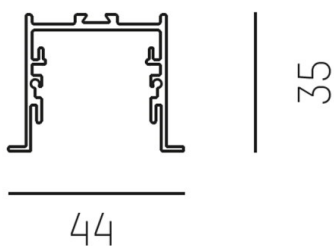

RIDE SYSTEM

577-41106

RIDE PROFIL R RECESSED PROFILE made of die-cast aluminium, black, similar to RAL 9005, dimmability: not dimmable, IP20

DRAWING

TECHNICAL DETAILS

Designer	INHOUSE
Dimming	not dimmable
Material	die-cast aluminium
Length [mm]	4500
Width [mm]	44
Height [mm]	35
Ceiling cutout [mm]	37mm x L-3mm
Recess depth [mm]	75
IP protection class	IP20
Net weight [kg]	3,73
Colour lamp	black
RAL	9005
EAN-Number	9008905533747

LIGHT DISTRIBUTION CURVE

The values are rated values. Power and luminous flux are initially subject to a tolerance of +/- 10%. Colour temperature tolerance: +/- 150 K. The values apply to an ambient temperature of 25°C unless otherwise specified.