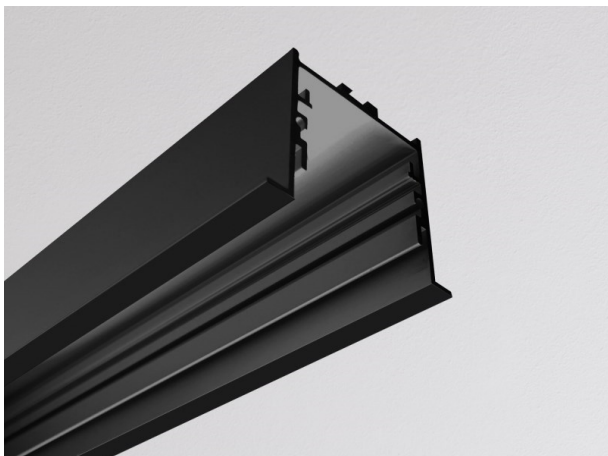

RIDE SYSTEM

577-41106

RIDE PROFIL R RECESSED PROFILE made of die-cast aluminium, black, similar to RAL 9005, dimmability: not dimmable, IP20

DRAWING

TECHNICAL DETAILS

Designer	INHOUSE
Dimming	not dimmable
Material	die-cast aluminium
Length [mm]	4500
Width [mm]	44
Height [mm]	35
Ceiling cutout [mm]	37mm x L-3mm
Recess depth [mm]	75
IP protection class	IP20
Net weight [kg]	3,73
Colour lamp	black
RAL	9005
EAN-Number	9008905533747