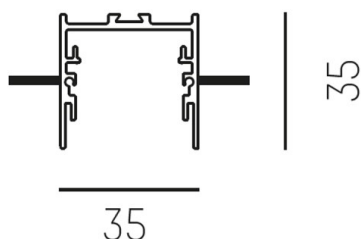

## RIDE SYSTEM

577-41200

RIDE PROFIL TRIMLESS R RECESSED PROFILE made of die-cast aluminium, natural anodised, similar to RAL 9006, dimmability: not dimmable, IP20  
ATTENTION: for ceiling thickness of 10mm!

## DRAWING

## TECHNICAL DETAILS

Designer	INHOUSE
Dimming	not dimmable
Material	die-cast aluminium
Length [mm]	4500
Width [mm]	65
Height [mm]	35
Ceiling cutout [mm]	35xL+4
Ceiling thickness [mm]	10
Recess depth [mm]	55
IP protection class	IP20
Net weight [kg]	3,15
Colour lamp	natural anodised
RAL	9006
EAN-Number	9008905656422

## LIGHT DISTRIBUTION CURVE

The values are rated values. Power and luminous flux are initially subject to a tolerance of +/- 10%. Colour temperature tolerance: +/- 150 K. The values apply to an ambient temperature of 25°C unless otherwise specified.