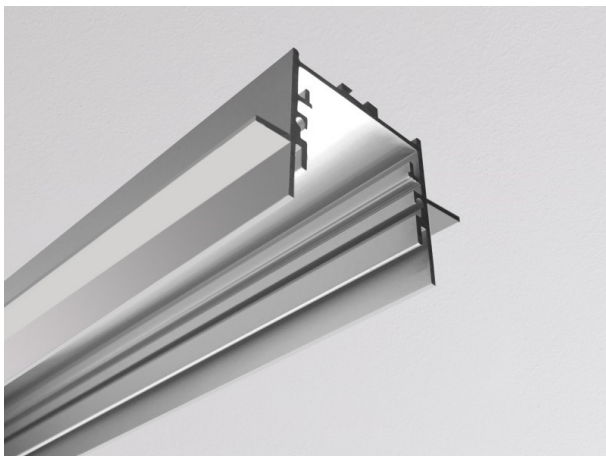

## RIDE SYSTEM

577-41200

RIDE PROFIL TRIMLESS R RECESSED PROFILE made of die-cast aluminium, natural anodised, similar to RAL 9006, dimmability: not dimmable, IP20  
ATTENTION: for ceiling thickness of 10mm!

## DRAWING

## TECHNICAL DETAILS

Designer	INHOUSE
Dimming	not dimmable
Material	die-cast aluminium
Length [mm]	4500
Width [mm]	65
Height [mm]	35
Ceiling cutout [mm]	35xL+4
Ceiling thickness [mm]	10
Recess depth [mm]	55
IP protection class	IP20
Net weight [kg]	3,15
Colour lamp	natural anodised
RAL	9006
EAN-Number	9008905656422