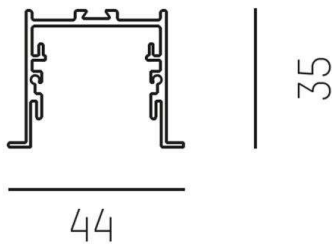

RIDE

577-45105

RIDE PROFIL R RECESSED PROFILE made of die-cast aluminium, white, similar to RAL 9016, IP20

DRAWING

TECHNICAL DETAILS

Designer	INHOUSE
Material	die-cast aluminium
Length [mm]	2250
Width [mm]	44
Height [mm]	35
Ceiling cutout [mm]	37mm x L-3mm
IP protection class	IP20
Net weight [kg]	1,40
Color lamp	white
RAL	9016
EAN-Number	9010506197297

LIGHT DISTRIBUTION CURVE

The values are rated values. Power and luminous flux are initially subject to a tolerance of +/- 10%. Colour temperature tolerance: +/- 150 K. The values apply to an ambient temperature of 25°C unless otherwise specified.