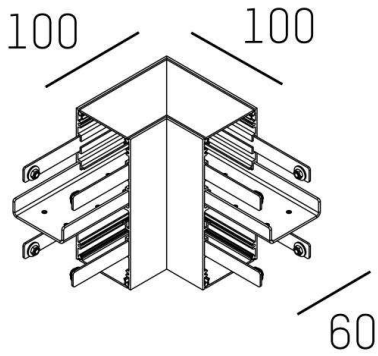

## LOG OUT UP DOWN

581-015

corner connection, incl. aluminium cover

## DRAWING

## TECHNICAL DETAILS

Designer	INHOUSE
Length [mm]	100
Width [mm]	100
Net weight [kg]	1,72
Color lamp	white
RAL	9016
EAN-Number	9008905224713