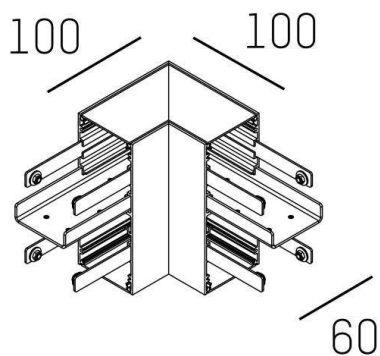

LOG OUT UP DOWN

581-016

corner connection, incl. aluminium cover

DRAWING

TECHNICAL DETAILS

Length [mm]	100
Width [mm]	100
Net weight [kg]	1,39
Color lamp	black
RAL	9005
EAN-Number	9008905224720

LIGHT DISTRIBUTION CURVE