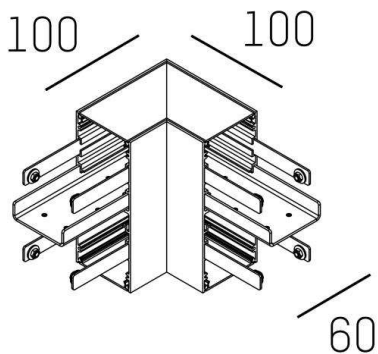

LOG OUT UP DOWN

581-018

corner connection, incl. aluminium cover

DRAWING

TECHNICAL DETAILS

Length [mm]	100
Width [mm]	100
Net weight [kg]	1,37
Color lamp	natural anodised
EAN-Number	9008905224737

LIGHT DISTRIBUTION CURVE