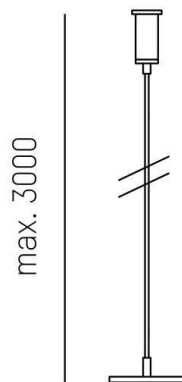

LOG OUT UP DOWN

581-045

height adjustable suspension, max. 3000mm

DRAWING

TECHNICAL DETAILS

Designer	INHOUSE
Length [mm]	3000
Pendant length [mm]	3000
IP protection class	IP20
Net weight [kg]	0,29
Colour lamp	white
RAL	9016
EAN-Number	9008905208591

LIGHT DISTRIBUTION CURVE

The values are rated values. Power and luminous flux are initially subject to a tolerance of +/- 10%. Colour temperature tolerance: +/- 150 K. The values apply to an ambient temperature of 25°C unless otherwise specified.