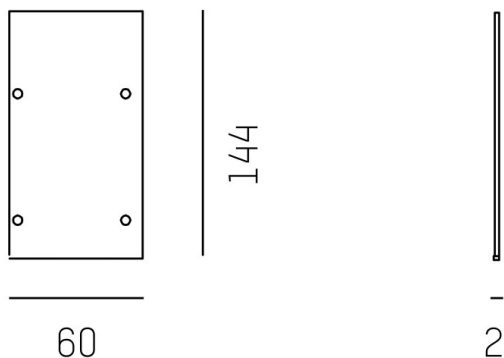

LOG OUT UP DOWN

581-065

endcap set 2 pcs.

DRAWING

TECHNICAL DETAILS

Dimming	not dimmable
Length [mm]	144
Width [mm]	60
IP protection class	IP20
Net weight [kg]	0,12
Colour lamp	white
RAL	9016
EAN-Number	9008905207389

LIGHT DISTRIBUTION CURVE

The values are rated values. Power and luminous flux are initially subject to a tolerance of +/- 10%. Colour temperature tolerance: +/- 150 K. The values apply to an ambient temperature of 25°C unless otherwise specified.