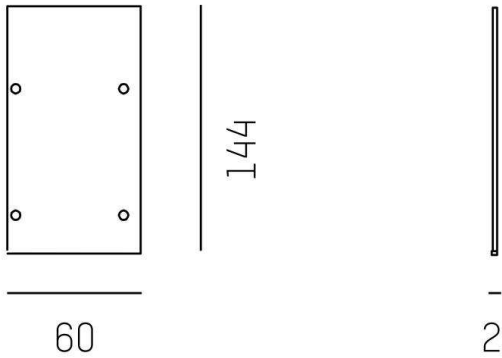

LOG OUT UP DOWN

581-066

endcap set 2 pcs.

DRAWING

TECHNICAL DETAILS

| | |
|-----------------|---------------|
| Length [mm] | 144 |
| Width [mm] | 60 |
| Net weight [kg] | 0,11 |
| Color lamp | black |
| RAL | 9005 |
| EAN-Number | 9008905207396 |

LIGHT DISTRIBUTION CURVE

The values are rated values. Power and luminous flux are initially subject to a tolerance of +/- 10%. Colour temperature tolerance: +/- 150 K. The values apply to an ambient temperature of 25°C unless otherwise specified.