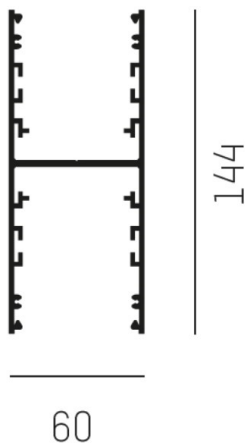

LOG OUT UP & DOWN

581-252300

LOG OUT UP/DOWN SYSTEM SURFACE MOUNTED PROFILE made of die-cast aluminium, white, similar to RAL 9016, dimmability: not dimmable, IP20

DRAWING

TECHNICAL DETAILS

Designer	INHOUSE
Dimming	not dimmable
Material	die-cast aluminium
Length [mm]	2300
Width [mm]	60
Height [mm]	144
IP protection class	IP20
Net weight [kg]	5,35
Colour lamp	white
RAL	9016
EAN-Number	9008905323195

LIGHT DISTRIBUTION CURVE

The values are rated values. Power and luminous flux are initially subject to a tolerance of +/- 10%. Colour temperature tolerance: +/- 150 K. The values apply to an ambient temperature of 25°C unless otherwise specified.