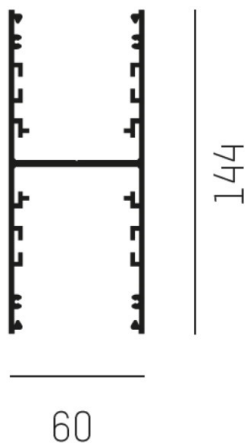

LOG OUT UP & DOWN

581-25583

LOG OUT UP/DOWN SYSTEM SURFACE MOUNTED PROFILE made of die-cast aluminium, white, similar to RAL 9016, dimmability: not dimmable, IP20

DRAWING

TECHNICAL DETAILS

Designer	INHOUSE
Dimming	not dimmable
Material	die-cast aluminium
Length [mm]	583
Width [mm]	60
Height [mm]	144
IP protection class	IP20
Net weight [kg]	1,37
Colour lamp	white
RAL	9016
EAN-Number	9008905323157

LIGHT DISTRIBUTION CURVE

The values are rated values. Power and luminous flux are initially subject to a tolerance of +/- 10%. Colour temperature tolerance: +/- 150 K. The values apply to an ambient temperature of 25°C unless otherwise specified.