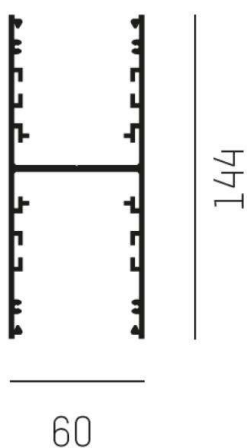

LOG OUT UP & DOWN

581-25583

LOG OUT UP/DOWN SYSTEM profile made of die-cast aluminium, white, similar to RAL 9016, IP20

DRAWING

TECHNICAL DETAILS

Designer	INHOUSE
Material	die-cast aluminium
Length [mm]	583
Width [mm]	60
Height [mm]	144
IP protection class	IP20
Net weight [kg]	1,37
Color lamp	white
RAL	9016
EAN-Number	9008905323157

LIGHT DISTRIBUTION CURVE

The values are rated values. Power and luminous flux are initially subject to a tolerance of +/- 10%. Colour temperature tolerance: +/- 150 K. The values apply to an ambient temperature of 25°C unless otherwise specified.