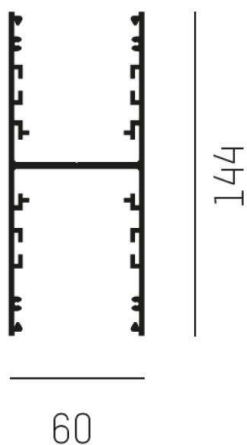

## LOG OUT UP &amp; DOWN

581-262300

LOG OUT UP/DOWN SYSTEM profile made of die-cast aluminium, black, similar to RAL 9005, IP20

## DRAWING

## TECHNICAL DETAILS

Designer	INHOUSE
Material	die-cast aluminium
Length [mm]	2300
Width [mm]	60
Height [mm]	144
IP protection class	IP20
Net weight [kg]	5,52
Color lamp	black
RAL	9005
EAN-Number	9008905323911

## LIGHT DISTRIBUTION CURVE

The values are rated values. Power and luminous flux are initially subject to a tolerance of +/- 10%. Colour temperature tolerance: +/- 150 K. The values apply to an ambient temperature of 25°C unless otherwise specified.