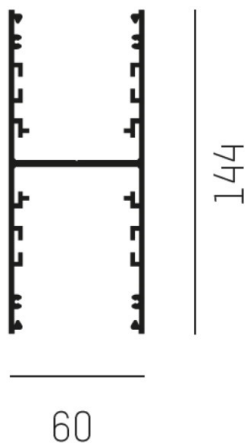

## LOG OUT UP &amp; DOWN

581-26583

LOG OUT UP/DOWN SYSTEM SURFACE MOUNTED PROFILE made of die-cast aluminium, black, similar to RAL 9005, dimmability: not dimmable, IP20

## DRAWING

## TECHNICAL DETAILS

|                     |                    |
|---------------------|--------------------|
| Designer            | INHOUSE            |
| Dimming             | not dimmable       |
| Material            | die-cast aluminium |
| Length [mm]         | 583                |
| Width [mm]          | 60                 |
| Height [mm]         | 144                |
| IP protection class | IP20               |
| Net weight [kg]     | 1,37               |
| Colour lamp         | black              |
| RAL                 | 9005               |
| EAN-Number          | 9008905323249      |

## LIGHT DISTRIBUTION CURVE

The values are rated values. Power and luminous flux are initially subject to a tolerance of +/- 10%. Colour temperature tolerance: +/- 150 K. The values apply to an ambient temperature of 25°C unless otherwise specified.