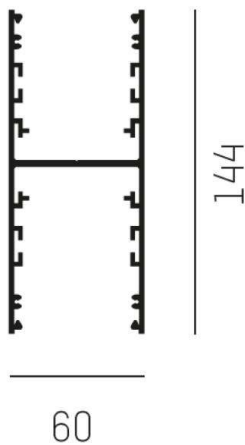

## LOG OUT UP &amp; DOWN

581-26583

LOG OUT UP/DOWN SYSTEM profile made of die-cast aluminium, black, similar to RAL 9005, IP20

## DRAWING

## TECHNICAL DETAILS

Designer	INHOUSE
Material	die-cast aluminium
Length [mm]	583
Width [mm]	60
Height [mm]	144
IP protection class	IP20
Net weight [kg]	1,41
Color lamp	black
RAL	9005
EAN-Number	9008905323249

## LIGHT DISTRIBUTION CURVE

The values are rated values. Power and luminous flux are initially subject to a tolerance of +/- 10%. Colour temperature tolerance: +/- 150 K. The values apply to an ambient temperature of 25°C unless otherwise specified.