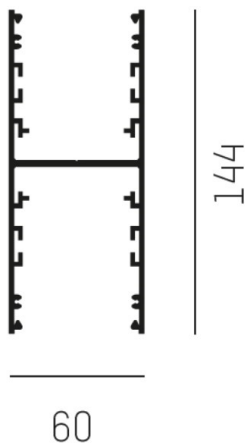

LOG OUT UP & DOWN

581-281155

LOG OUT UP/DOWN SYSTEM SURFACE MOUNTED PROFILE made of die-cast aluminium, natural anodised, dimmability: not dimmable, IP20

DRAWING

TECHNICAL DETAILS

Designer	INHOUSE
Dimming	not dimmable
Material	die-cast aluminium
Length [mm]	1155
Width [mm]	60
Height [mm]	144
IP protection class	IP20
Net weight [kg]	2,70
Colour lamp	natural anodised
EAN-Number	9008905323881

LIGHT DISTRIBUTION CURVE

The values are rated values. Power and luminous flux are initially subject to a tolerance of +/- 10%. Colour temperature tolerance: +/- 150 K. The values apply to an ambient temperature of 25°C unless otherwise specified.