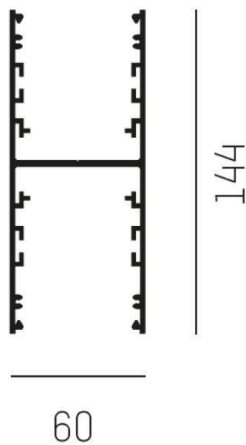

**LOG OUT UP & DOWN**

**581-281440**

LOG OUT UP/DOWN SYSTEM profile made of die-cast aluminium, natural anodised, IP20

**DRAWING**

**TECHNICAL DETAILS**

Designer	INHOUSE
Material	die-cast aluminium
Length [mm]	1440
Width [mm]	60
Height [mm]	144
IP protection class	IP20
Net weight [kg]	3,36
Color lamp	natural anodised
EAN-Number	9008905323904

**LIGHT DISTRIBUTION CURVE**

The values are rated values. Power and luminous flux are initially subject to a tolerance of +/- 10%. Colour temperature tolerance: +/- 150 K. The values apply to an ambient temperature of 25°C unless otherwise specified.