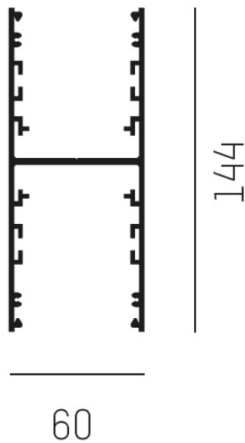

## LOG OUT UP &amp; DOWN

581-282300

LOG OUT UP/DOWN SYSTEM SURFACE MOUNTED PROFILE made of die-cast aluminium, natural anodised, dimmability: not dimmable, IP20

## DRAWING

## TECHNICAL DETAILS

Designer	INHOUSE
Dimming	not dimmable
Material	die-cast aluminium
Length [mm]	2300
Width [mm]	60
Height [mm]	144
IP protection class	IP20
Net weight [kg]	5,35
Colour lamp	natural anodised
EAN-Number	9008905323928

## LIGHT DISTRIBUTION CURVE

The values are rated values. Power and luminous flux are initially subject to a tolerance of +/- 10%. Colour temperature tolerance: +/- 150 K. The values apply to an ambient temperature of 25°C unless otherwise specified.