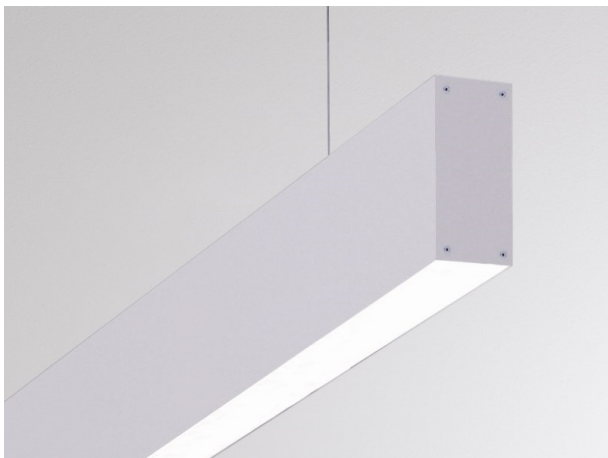

## LOG OUT UP &amp; DOWN

581-283445

LOG OUT UP/DOWN SYSTEM SURFACE MOUNTED PROFILE made of die-cast aluminium, natural anodised, dimmability: not dimmable, IP20

## TECHNICAL DETAILS

Designer	INHOUSE
Dimming	not dimmable
Material	die-cast aluminium
Length [mm]	3445
Width [mm]	60
Height [mm]	144
IP protection class	IP20
Net weight [kg]	8,01
Colour lamp	natural anodised
EAN-Number	9008905323966