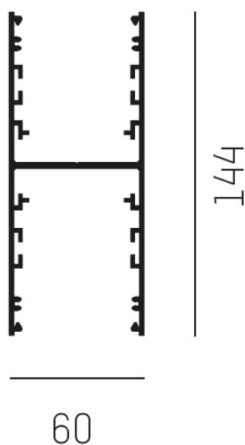

## LOG OUT UP &amp; DOWN

581-283445

LOG OUT UP/DOWN SYSTEM SURFACE MOUNTED PROFILE made of die-cast aluminium, natural anodised, dimmability: not dimmable, IP20

## DRAWING

## TECHNICAL DETAILS

Designer	INHOUSE
Dimming	not dimmable
Material	die-cast aluminium
Length [mm]	3445
Width [mm]	60
Height [mm]	144
IP protection class	IP20
Net weight [kg]	8,01
Colour lamp	natural anodised
EAN-Number	9008905323966

## LIGHT DISTRIBUTION CURVE

The values are rated values. Power and luminous flux are initially subject to a tolerance of +/- 10%. Colour temperature tolerance: +/- 150 K. The values apply to an ambient temperature of 25°C unless otherwise specified.