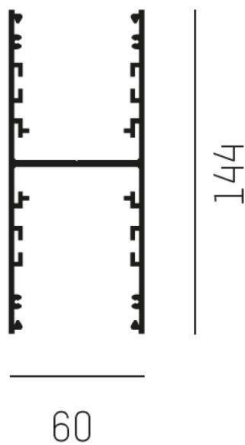

**LOG OUT UP & DOWN**

**581-283445**

LOG OUT UP/DOWN SYSTEM profile made of die-cast aluminium, natural anodised, IP20

**DRAWING**

**TECHNICAL DETAILS**

Designer	INHOUSE
Material	die-cast aluminium
Length [mm]	3445
Width [mm]	60
Height [mm]	144
IP protection class	IP20
Net weight [kg]	8,01
Color lamp	natural anodised
EAN-Number	9008905323966

**LIGHT DISTRIBUTION CURVE**

The values are rated values. Power and luminous flux are initially subject to a tolerance of +/- 10%. Colour temperature tolerance: +/- 150 K. The values apply to an ambient temperature of 25°C unless otherwise specified.