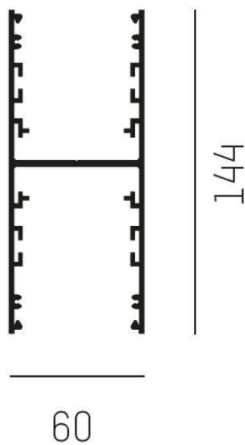

**LOG OUT UP & DOWN**

**581-284300**

LOG OUT UP/DOWN SYSTEM profile made of die-cast aluminium, natural anodised, IP20

**DRAWING**

**TECHNICAL DETAILS**

Designer	INHOUSE
Material	die-cast aluminium
Length [mm]	4300
Width [mm]	60
Height [mm]	144
IP protection class	IP20
Net weight [kg]	9,99
Color lamp	natural anodised
EAN-Number	9008905323980

**LIGHT DISTRIBUTION CURVE**

The values are rated values. Power and luminous flux are initially subject to a tolerance of +/- 10%. Colour temperature tolerance: +/- 150 K. The values apply to an ambient temperature of 25°C unless otherwise specified.