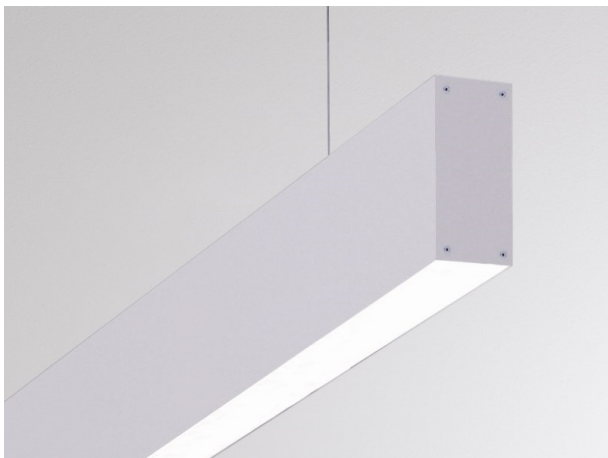

LOG OUT UP & DOWN

581-28583

LOG OUT UP/DOWN SYSTEM SURFACE MOUNTED PROFILE made of die-cast aluminium, natural anodised, dimmability: not dimmable, IP20

DRAWING

TECHNICAL DETAILS

Designer	INHOUSE
Dimming	not dimmable
Material	die-cast aluminium
Length [mm]	583
Width [mm]	60
Height [mm]	144
IP protection class	IP20
Net weight [kg]	1,37
Colour lamp	natural anodised
EAN-Number	9008905323256