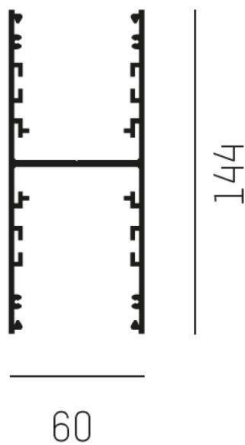

**LOG OUT UP & DOWN**

**581-28583**

LOG OUT UP/DOWN SYSTEM profile made of die-cast aluminium, natural anodised, IP20

**DRAWING**

**TECHNICAL DETAILS**

Designer	INHOUSE
Material	die-cast aluminium
Length [mm]	583
Width [mm]	60
Height [mm]	144
IP protection class	IP20
Net weight [kg]	1,37
Color lamp	natural anodised
EAN-Number	9008905323256

**LIGHT DISTRIBUTION CURVE**

The values are rated values. Power and luminous flux are initially subject to a tolerance of +/- 10%. Colour temperature tolerance: +/- 150 K. The values apply to an ambient temperature of 25°C unless otherwise specified.