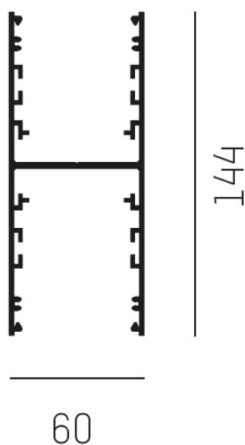

LOG OUT UP & DOWN

581-28583

LOG OUT UP/DOWN SYSTEM SURFACE MOUNTED PROFILE made of die-cast aluminium, natural anodised, dimmability: not dimmable, IP20

DRAWING

TECHNICAL DETAILS

Designer	INHOUSE
Dimming	not dimmable
Material	die-cast aluminium
Length [mm]	583
Width [mm]	60
Height [mm]	144
IP protection class	IP20
Net weight [kg]	1,37
Colour lamp	natural anodised
EAN-Number	9008905323256

LIGHT DISTRIBUTION CURVE

The values are rated values. Power and luminous flux are initially subject to a tolerance of +/- 10%. Colour temperature tolerance: +/- 150 K. The values apply to an ambient temperature of 25°C unless otherwise specified.