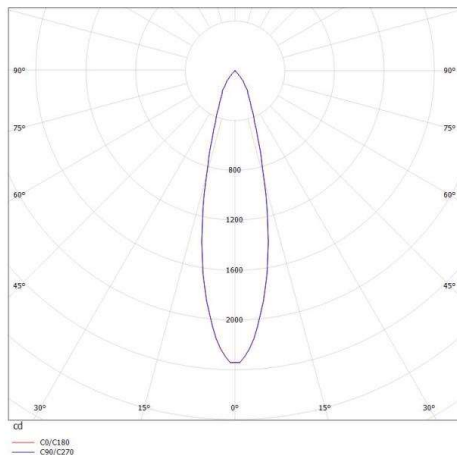

DASH L AC

599-002010129060

DASH L AC TRACK SPOTLIGHT WITH 3 PH ADAPTER made of aluminium, black, similar to RAL 9005, high-efficiently vacuum deposited aluminium reflector beam 20°, light output direct, swiveling 350°, tilting 90°, dimmability: not dimmable, IP20

DRAWING

TECHNICAL DETAILS

| | |
|---------------------|--------------------------------------|
| System perform. [W] | 11 |
| Bulb type | LED |
| Luminous flux [lm] | 690 |
| Colour temp. [K] | 3000K |
| CRI | >90 |
| Optics | vacuum deposited aluminium reflector |
| Designer | INHOUSE |
| Dimming | not dimmable |
| Light output | direct |
| Beam angle [°] | 20° |
| Voltage [V] | 220-240V 50/60Hz |
| Material | aluminium |
| Height [mm] | 155 |
| Diameter [mm] | 65 |
| IP protection class | IP20 |
| Voltage class | protection cl. I |
| Net weight [kg] | 0,60 |
| Colour lamp | black |
| RAL | 9005 |
| EAN-Number | 9008905910579 |
| Lifetime [h] | 30 000 |

LIGHT DISTRIBUTION CURVE

The values are rated values. Power and luminous flux are initially subject to a tolerance of +/- 10%. Colour temperature tolerance: +/- 150 K. The values apply to an ambient temperature of 25°C unless otherwise specified.