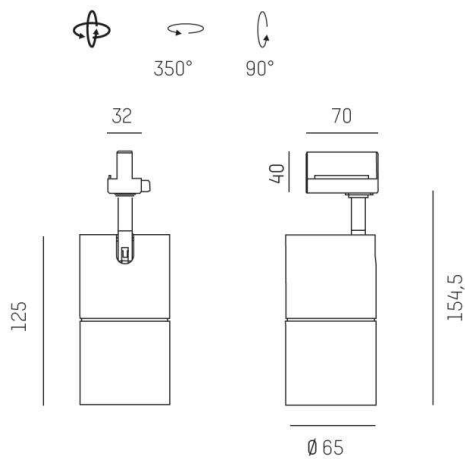

DASH L AC

599-002010129060

DASH L AC TRACK SPOTLIGHT WITH 3 PH ADAPTER made of aluminium, black, similar to RAL 9005, high-efficiently vacuum deposited aluminium reflector beam 20°, light output direct, swiveling 350°, tilting 90°, dimmability: not dimmable, IP20

DRAWING

TECHNICAL DETAILS

| | |
|---------------------|--------------------------------------|
| System perform. [W] | 11 |
| Bulb type | LED |
| Luminous flux [lm] | 690 |
| Colour temp. [K] | 3000K |
| CRI | >90 |
| Optics | vacuum deposited aluminium reflector |
| Designer | INHOUSE |
| Dimming | not dimmable |
| Light output | direct |
| Beam angle [°] | 20° |
| Voltage [V] | 220-240V 50/60Hz |
| Material | aluminium |
| Height [mm] | 155 |
| Diameter [mm] | 65 |
| IP protection class | IP20 |
| Voltage class | protection cl. I |
| Net weight [kg] | 0,60 |
| Colour lamp | black |
| RAL | 9005 |
| EAN-Number | 9008905910579 |
| Lifetime [h] | 30 000 |

LIGHT DISTRIBUTION CURVE

The values are rated values. Power and luminous flux are initially subject to a tolerance of +/- 10%. Colour temperature tolerance: +/- 150 K. The values apply to an ambient temperature of 25°C unless otherwise specified.