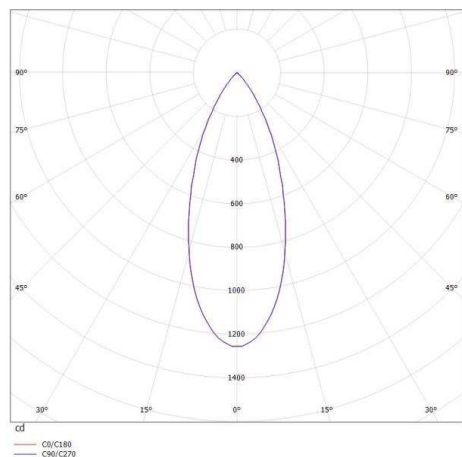

DASH L AC

599-002010229050

DASH L AC TRACK SPOTLIGHT WITH 3 PH ADAPTER made of aluminium, white, similar to RAL 9016, high-efficiently vacuum deposited aluminium reflector beam 40°, light output direct, swiveling 350°, tilting 90°, dimmability: not dimmable, IP20

DRAWING

TECHNICAL DETAILS

System perform. [W]	11
Bulb type	LED
Luminous flux [lm]	690
Colour temp. [K]	3000K
CRI	>90
Optics	vacuum deposited aluminium reflector
Designer	INHOUSE
Dimming	not dimmable
Light output	direct
Beam angle [°]	40°
Voltage [V]	220-240V 50/60Hz
Material	aluminium
Height [mm]	155
Diameter [mm]	65
IP protection class	IP20
Voltage class	protection cl. I
Net weight [kg]	0,60
Colour lamp	white
RAL	9016
EAN-Number	9008905885358
Lifetime [h]	30 000

LIGHT DISTRIBUTION CURVE

The values are rated values. Power and luminous flux are initially subject to a tolerance of +/- 10%. Colour temperature tolerance: +/- 150 K. The values apply to an ambient temperature of 25°C unless otherwise specified.