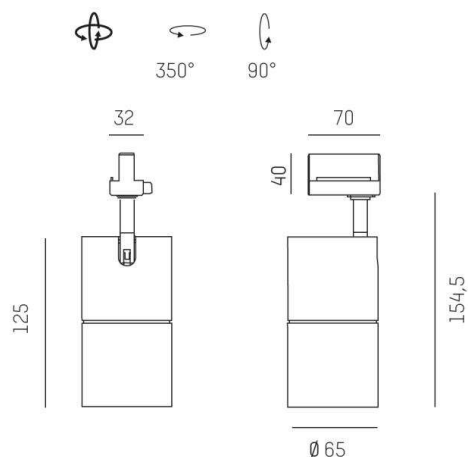

DASH L AC

599-002010229050

DASH L AC TRACK SPOTLIGHT WITH 3 PH ADAPTER made of aluminium, white, similar to RAL 9016, high-efficiently vacuum deposited aluminium reflector beam 40°, light output direct, swiveling 350°, tilting 90°, dimmability: not dimmable, IP20

DRAWING

TECHNICAL DETAILS

System perform. [W]	11
Bulb type	LED
Luminous flux [lm]	690
Colour temp. [K]	3000K
CRI	>90
Optics	vacuum deposited aluminium reflector
Designer	INHOUSE
Dimming	not dimmable
Light output	direct
Beam angle [°]	40°
Voltage [V]	220-240V 50/60Hz
Material	aluminium
Height [mm]	155
Diameter [mm]	65
IP protection class	IP20
Voltage class	protection cl. I
Net weight [kg]	0,60
Colour lamp	white
RAL	9016
EAN-Number	9008905885358
Lifetime [h]	30 000

LIGHT DISTRIBUTION CURVE

The values are rated values. Power and luminous flux are initially subject to a tolerance of +/- 10%. Colour temperature tolerance: +/- 150 K. The values apply to an ambient temperature of 25°C unless otherwise specified.