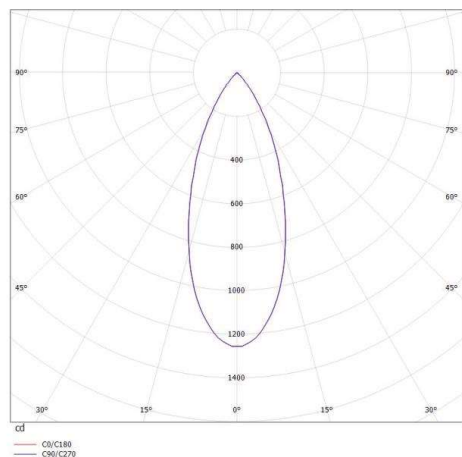

DASH L AC

599-002010229060

DASH L AC TRACK SPOTLIGHT WITH 3 PH ADAPTER made of aluminium, black, similar to RAL 9005, high-efficiently vacuum deposited aluminium reflector beam 40°, light output direct, swiveling 350°, tilting 90°, dimmability: not dimmable, IP20

DRAWING

TECHNICAL DETAILS

System perform. [W]	11
Bulb type	LED
Luminous flux [lm]	690
Colour temp. [K]	3000K
CRI	>90
Optics	vacuum deposited aluminium reflector
Designer	INHOUSE
Dimming	not dimmable
Light output	direct
Beam angle [°]	40°
Voltage [V]	220-240V 50/60Hz
Material	aluminium
Height [mm]	155
Diameter [mm]	65
IP protection class	IP20
Voltage class	protection cl. I
Net weight [kg]	0,60
Colour lamp	black
RAL	9005
EAN-Number	9008905885365
Lifetime [h]	30 000

LIGHT DISTRIBUTION CURVE

The values are rated values. Power and luminous flux are initially subject to a tolerance of +/- 10%. Colour temperature tolerance: +/- 150 K. The values apply to an ambient temperature of 25°C unless otherwise specified.