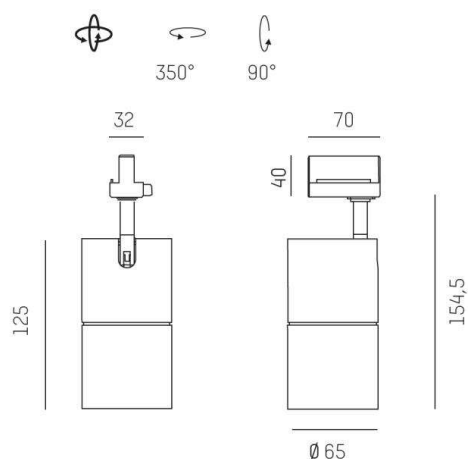

DASH L AC

599-002010229060

DASH L AC TRACK SPOTLIGHT WITH 3 PH ADAPTER made of aluminium, black, similar to RAL 9005, high-efficiently vacuum deposited aluminium reflector beam 40°, light output direct, swiveling 350°, tilting 90°, dimmability: not dimmable, IP20

DRAWING

TECHNICAL DETAILS

System perform. [W]	11
Bulb type	LED
Luminous flux [lm]	690
Colour temp. [K]	3000K
CRI	>90
Optics	vacuum deposited aluminium reflector
Designer	INHOUSE
Dimming	not dimmable
Light output	direct
Beam angle [°]	40°
Voltage [V]	220-240V 50/60Hz
Material	aluminium
Height [mm]	155
Diameter [mm]	65
IP protection class	IP20
Voltage class	protection cl. I
Net weight [kg]	0,60
Colour lamp	black
RAL	9005
EAN-Number	9008905885365
Lifetime [h]	30 000

LIGHT DISTRIBUTION CURVE

The values are rated values. Power and luminous flux are initially subject to a tolerance of +/- 10%. Colour temperature tolerance: +/- 150 K. The values apply to an ambient temperature of 25°C unless otherwise specified.