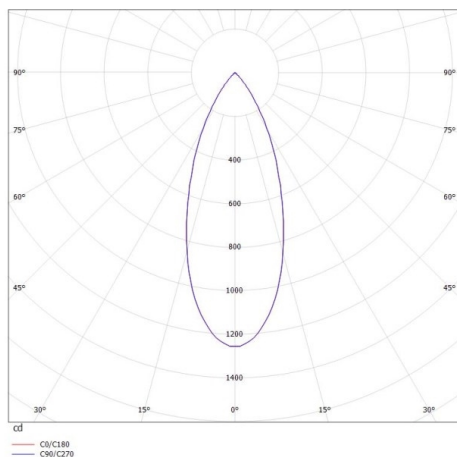

DASH L AC

599-004010229660

DASH L AC VOLARE TRACK SPOTLIGHT WITH 2 PH VOLARE ADAPTER made of aluminium, black, similar to RAL 9005,high-efficiently vacuum deposited aluminium reflector beam 40°, light output direct, swiveling 350°, tilting 90°, dimmability: not dimmable, adapter/ceiling base black, IP20

DRAWING

TECHNICAL DETAILS

System perform. [W]	11
Bulb type	LED
Luminous flux [lm]	690
Colour temp. [K]	3000K
CRI	>90
Optics	vacuum deposited aluminium reflector
Designer	INHOUSE
Dimming	not dimmable
Light output	direct
Beam angle [°]	40°
Voltage [V]	220-240V 50/60Hz
Material	aluminium
Height [mm]	157
Diameter [mm]	65
IP protection class	IP20
Voltage class	protection cl. I
Net weight [kg]	0,55
Colour lamp	black
RAL	9005
Colour adapter/ceiling base	black
EAN-Number	9008905884863
Lifetime [h]	30 000

LIGHT DISTRIBUTION CURVE

The values are rated values. Power and luminous flux are initially subject to a tolerance of +/- 10%. Colour temperature tolerance: +/- 150 K. The values apply to an ambient temperature of 25°C unless otherwise specified.