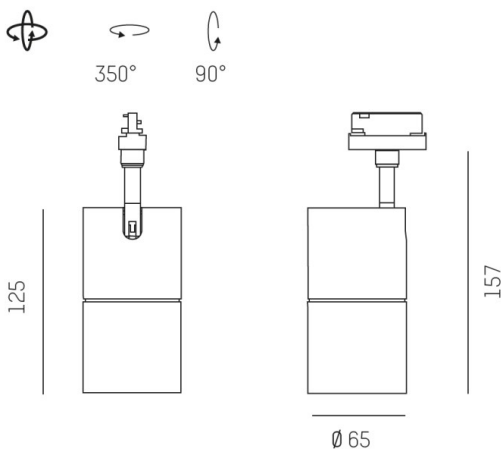

DASH L AC

599-004010229660

DASH L AC VOLARE TRACK SPOTLIGHT WITH 2 PH VOLARE ADAPTER made of aluminium, black, similar to RAL 9005,high-efficiently vacuum deposited aluminium reflector beam 40°, light output direct, swiveling 350°, tilting 90°, dimmability: not dimmable, adapter/ceiling base black, IP20

DRAWING

TECHNICAL DETAILS

System perform. [W]	11
Bulb type	LED
Luminous flux [lm]	690
Colour temp. [K]	3000K
CRI	>90
Optics	vacuum deposited aluminium reflector
Designer	INHOUSE
Dimming	not dimmable
Light output	direct
Beam angle [°]	40°
Voltage [V]	220-240V 50/60Hz
Material	aluminium
Height [mm]	157
Diameter [mm]	65
IP protection class	IP20
Voltage class	protection cl. I
Net weight [kg]	0,55
Colour lamp	black
RAL	9005
Colour adapter/ceiling base	black
EAN-Number	9008905884863
Lifetime [h]	30 000

LIGHT DISTRIBUTION CURVE

The values are rated values. Power and luminous flux are initially subject to a tolerance of +/- 10%. Colour temperature tolerance: +/- 150 K. The values apply to an ambient temperature of 25°C unless otherwise specified.