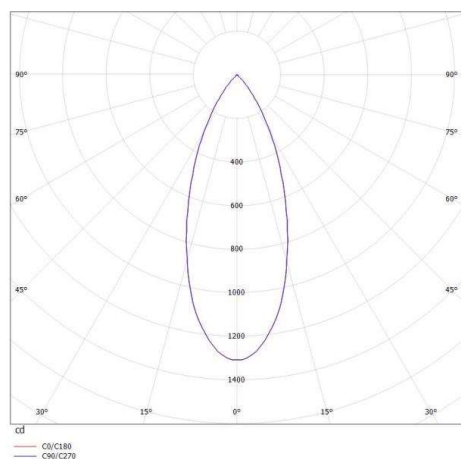

DASH L AC

599-006010224060

DASH L AC SD SURFACE MOUNTED SPOTLIGHT made of aluminium, black, similar to RAL 9005, high-efficiently vacuum deposited aluminium reflector beam 40°, light output direct, swiveling 350°, tilting 90°, dimmable not dimmable, IP20

DRAWING

TECHNICAL DETAILS

System perform. [W]	11
Bulb type	LED
Luminous flux [lm]	720
Colour temp. [K]	4000K
CRI	>90
Optics	vacuum deposited aluminium reflector
Designer	INHOUSE
Dimming	not dimmable
Light output	direct
Beam angle [°]	40°
Voltage [V]	220-240V 50/60Hz
Material	aluminium

Height [mm]	156
Diameter [mm]	65
IP protection class	IP20
Voltage class	protection cl. I
Net weight [kg]	0,64

LIGHT DISTRIBUTION CURVE

Color lamp	black
RAL	9005
EAN-Number	9008905888700
Lifetime [h]	L80 B10 50 000