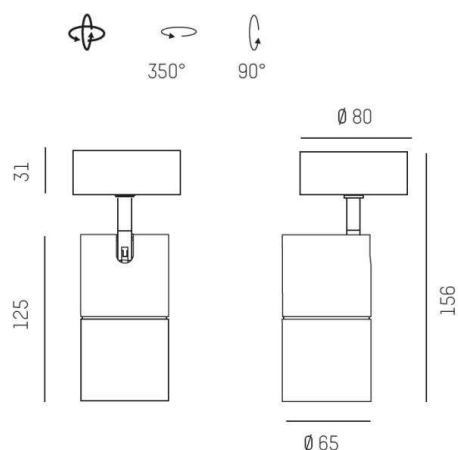

DASH L AC

599-006010224060

DASH L AC SD SURFACE MOUNTED SPOTLIGHT made of aluminium, black, similar to RAL 9005, high-efficiently vacuum deposited aluminium reflector beam 40°, light output direct, swiveling 350°, tilting 90°, dimmable not dimmable, IP20

DRAWING

TECHNICAL DETAILS

System perform. [W]	11
Bulb type	LED
Luminous flux [lm]	720
Colour temp. [K]	4000K
CRI	>90
Optics	vacuum deposited aluminium reflector
Designer	INHOUSE
Dimming	not dimmable
Light output	direct
Beam angle [°]	40°
Voltage [V]	220-240V 50/60Hz
Material	aluminium

Height [mm]	156
Diameter [mm]	65
IP protection class	IP20
Voltage class	protection cl. I
Net weight [kg]	0,64

LIGHT DISTRIBUTION CURVE

Color lamp	black
RAL	9005
EAN-Number	9008905888700
Lifetime [h]	L80 B10 50 000