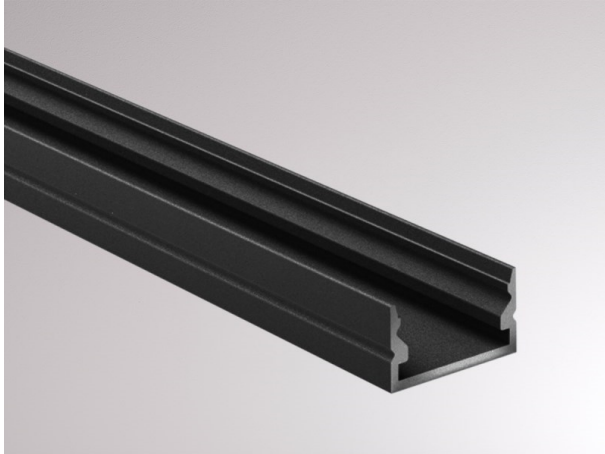

MINI 14 PROFIL

600-1a202b

MINI 14 AUFBAU LED STRIP PROFILE made of aluminium, black, similar to RAL 9005, dimmability: not dimmable, IP20

DRAWING

TECHNICAL DETAILS

Dimming	not dimmable
Material	aluminium
Length [mm]	2000
Width [mm]	14
Height [mm]	8
IP protection class	IP20
Net weight [kg]	0,08
Colour lamp	black
RAL	9005
EAN-Number	9010506588453