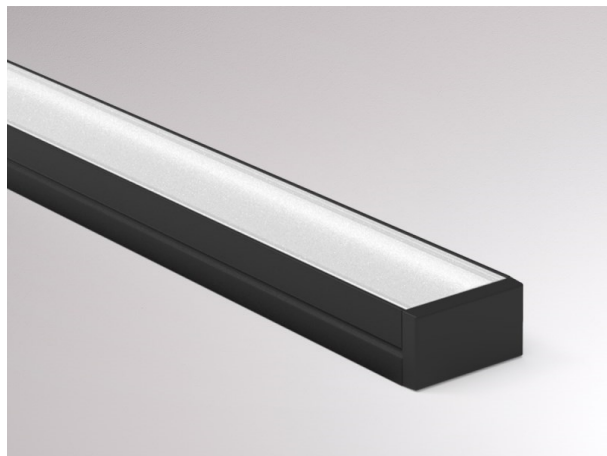

## MINI 14 PROFIL

600-1a202s

MINI 14 AUFBAU LED STRIP PROFILE made of aluminium, natural anodised, dimmability: not dimmable, IP20

DRAWING

## TECHNICAL DETAILS

Dimming	not dimmable
Material	aluminium
Length [mm]	2000
Width [mm]	14
Height [mm]	8
IP protection class	IP20
Net weight [kg]	0,08
Colour lamp	natural anodised
EAN-Number	9010506588460