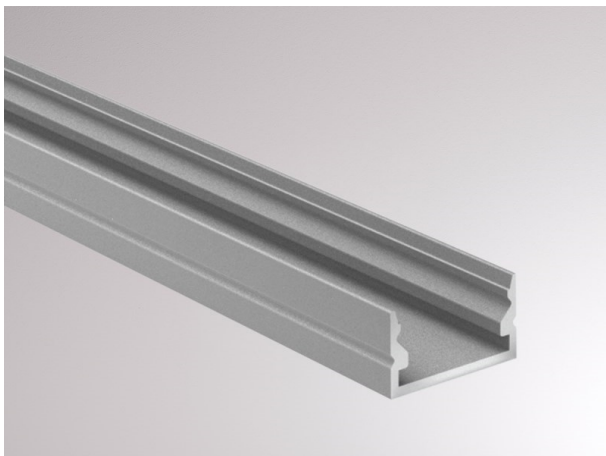

## MINI 14 PROFIL

600-1a202s

MINI 14 AUFBAU LED STRIP PROFILE made of aluminium, natural anodised, dimmability: not dimmable, IP20

DRAWING

## TECHNICAL DETAILS

Dimming	not dimmable
Material	aluminium
Length [mm]	2000
Width [mm]	14
Height [mm]	8
IP protection class	IP20
Net weight [kg]	0,08
Colour lamp	natural anodised
EAN-Number	9010506588460