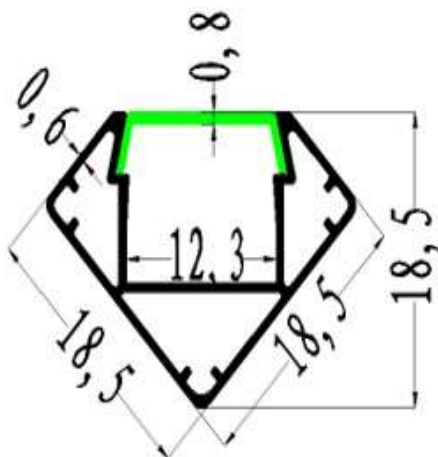

MINI CORNER PROFIL

600-a209w

MINI CORNER AUFBAU LED STRIP PROFILE made of aluminium, white, similar to RAL 9016, IP20

DRAWING

TECHNICAL DETAILS

Material	aluminium
Length [mm]	2000
Width [mm]	18,5
Height [mm]	18,5
IP protection class	IP20
Net weight [kg]	0,15
Colour lamp	white
RAL	9016
EAN-Number	9010506362329

LIGHT DISTRIBUTION CURVE

The values are rated values. Power and luminous flux are initially subject to a tolerance of +/- 10%. Colour temperature tolerance: +/- 150 K. The values apply to an ambient temperature of 25°C unless otherwise specified.