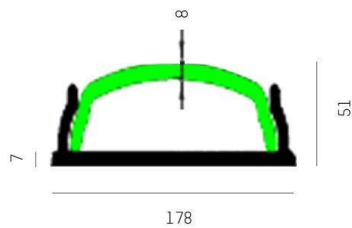

FLEX PROFIL

600-a212s

FLEX AUFBAU LED STRIP PROFILE made of aluminium, natural anodised, IP20

DRAWING

TECHNICAL DETAILS

Material	aluminium
Length [mm]	2000
Width [mm]	17,8
Height [mm]	5,1
IP protection class	IP20
Net weight [kg]	0,15
Color lamp	natural anodised
EAN-Number	9010506616798

LIGHT DISTRIBUTION CURVE

The values are rated values. Power and luminous flux are initially subject to a tolerance of +/- 10%. Colour temperature tolerance: +/- 150 K. The values apply to an ambient temperature of 25°C unless otherwise specified.