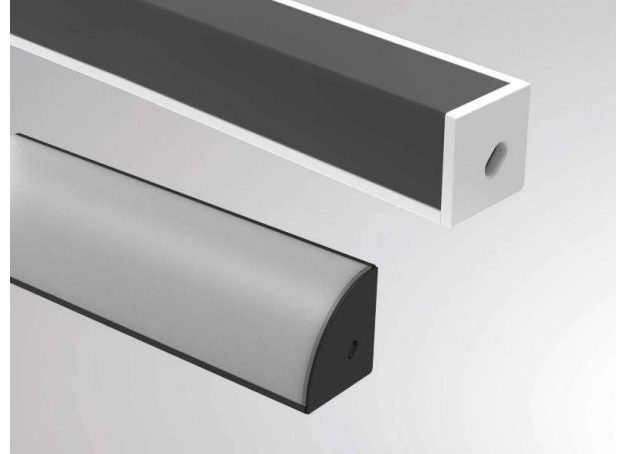

MAXI PROFIL

600-aeK208s

DRAWING

TECHNICAL DETAILS

Dimming	not dimmable
Material	synthetic
IP protection class	IP20
Net weight [kg]	0,01
Colour lamp	grey
EAN-Number	9010506037326

LIGHT DISTRIBUTION CURVE

The values are rated values. Power and luminous flux are initially subject to a tolerance of +/- 10%. Colour temperature tolerance: +/- 150 K. The values apply to an ambient temperature of 25°C unless otherwise specified.