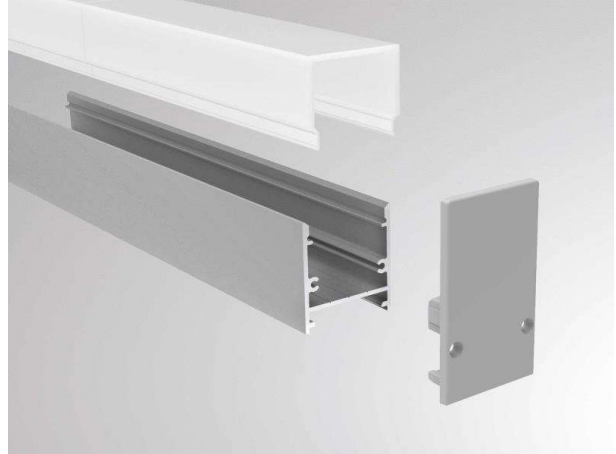

MAXI PROFIL

600-aekc205b

DRAWING

TECHNICAL DETAILS

Material	synthetic
Net weight [kg]	0,01
Color lamp	black
EAN-Number	9010506037074

LIGHT DISTRIBUTION CURVE

The values are rated values. Power and luminous flux are initially subject to a tolerance of +/- 10%. Colour temperature tolerance: +/- 150 K. The values apply to an ambient temperature of 25°C unless otherwise specified.