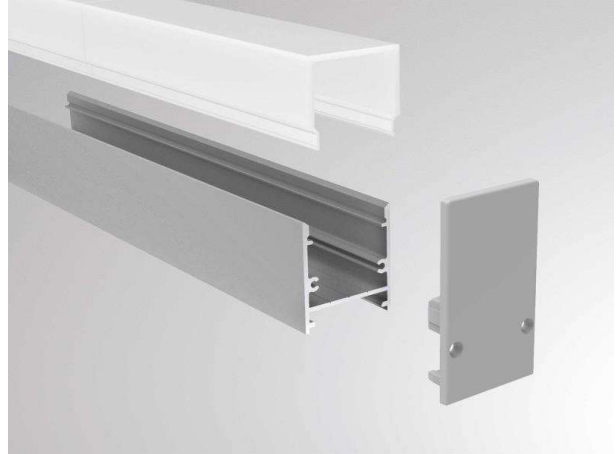

MAXI PROFIL

600-aekc205w

DRAWING

TECHNICAL DETAILS

Material	synthetic
Net weight [kg]	0,01
Color lamp	white
EAN-Number	9010506037098

LIGHT DISTRIBUTION CURVE

The values are rated values. Power and luminous flux are initially subject to a tolerance of +/- 10%. Colour temperature tolerance: +/- 150 K. The values apply to an ambient temperature of 25°C unless otherwise specified.